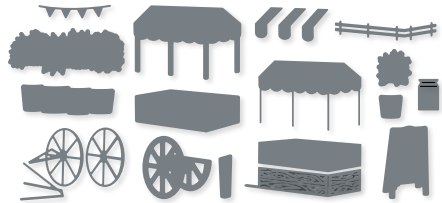

FLOWER CART DIES
162780 | $60.00 AUD | $72.00 NZD
15 dies. Largest die: 2-1/4" x 1-1/2"
(5.7 x 3.8 cm).