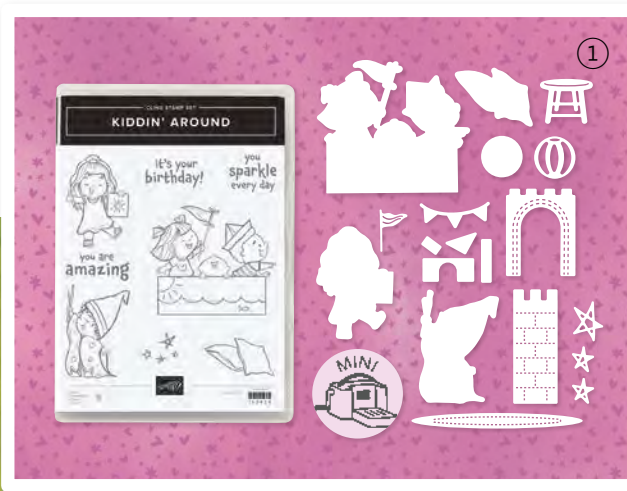

SHOWN AT 50%*

SHOWN AT 100%

BOTANICAL BEAUTY • 162903 | \$42.00 AUD | \$51.00 NZD

1 cling stamp (suggested clear block: f)

CALYPSO CORAL

DAFFODIL DELIGHT

OLD OLIVE

POOL PARTY

BERRY BURST

FRESH FREESIA

just kiddin'

SUITE COLLECTION
162843
\$131.00 AUD | \$157.50 NZD
 Cling
Suite collection includes one of each item listed below.

1. KIDDIN' AROUND BUNDLE
162839
~~\$106.00~~ \$95.25 AUD | ~~\$127.00~~ \$114.25 NZD
 10% **BUNDLED SAVINGS** Cling
 Kiddin' Around Stamp Set
 + Kiddin' Around Dies (p. 70)