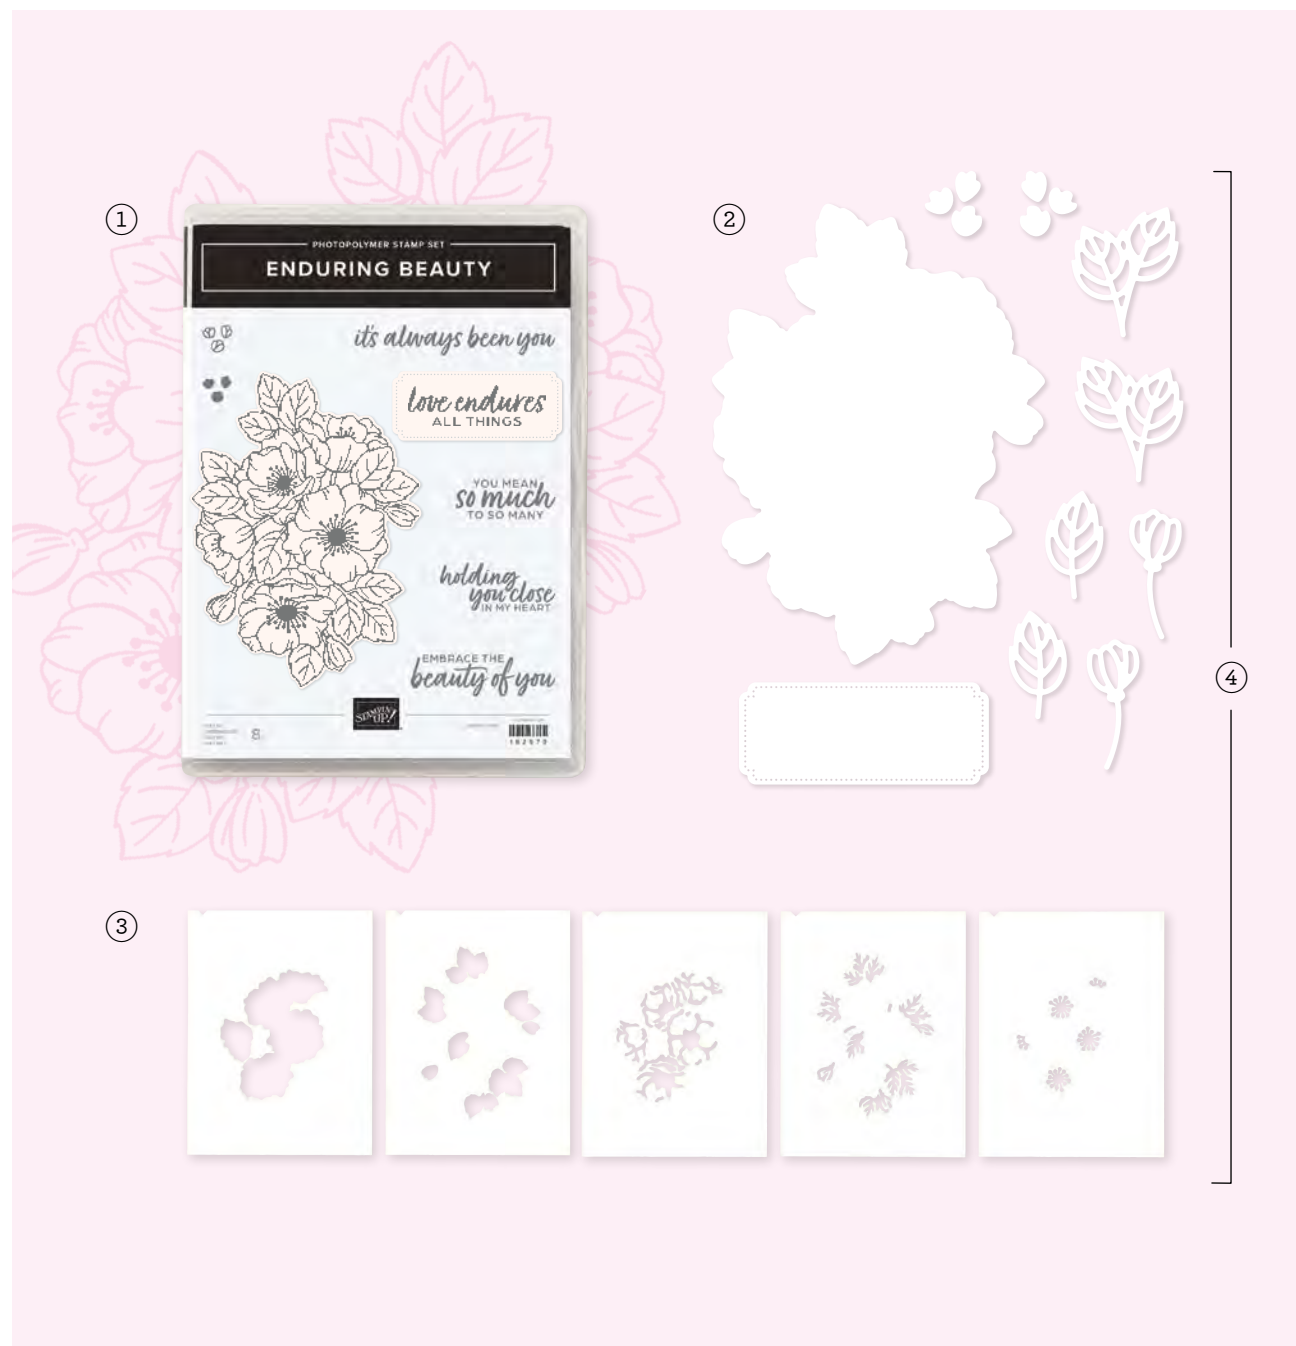

mix & MASK

The Enduring Beauty Bundle puts you in full creative control. Its seamless coordination makes it easy to use the products together, alone, or in any combination you want. Go ahead—mix and mask your way to a look you love!

1. ENDURING BEAUTY STAMP SET 162670 | $35.00 AUD | $42.00 NZD

8 photopolymer stamps
(suggested clear blocks: a, c, f, h)
● Coordinates with Enduring Beauty Dies (p. 68)
and Enduring Beauty Decorative Masks (p. 68)

2. ENDURING BEAUTY DIES 162672 | $46.00 AUD | $55.00 NZD

Use with a Stampin' Cut & Emboss Machine
(p. 66). 10 dies. Largest die: 3-7/16" x 4-3/4"
(8.7 x 12.1 cm).

3. ENDURING BEAUTY DECORATIVE MASKS 162673 | $18.50 AUD | $22.25 NZD

5 masks: 1 each of 5 designs. 5" x 6-5/8"
(12.7 x 16.8 cm). Use with Classic Stampin' Ink
(AC p. 122–123).

4. ENDURING BEAUTY BUNDLE 162674

~~$99.50~~ $89.50 AUD | ~~$119.25~~ $107.25 NZD
10% BUNDLED SAVINGS Photopolymer
Enduring Beauty Stamp Set + Enduring Beauty
Dies (p. 68) + Enduring Beauty Decorative
Masks (p. 68)