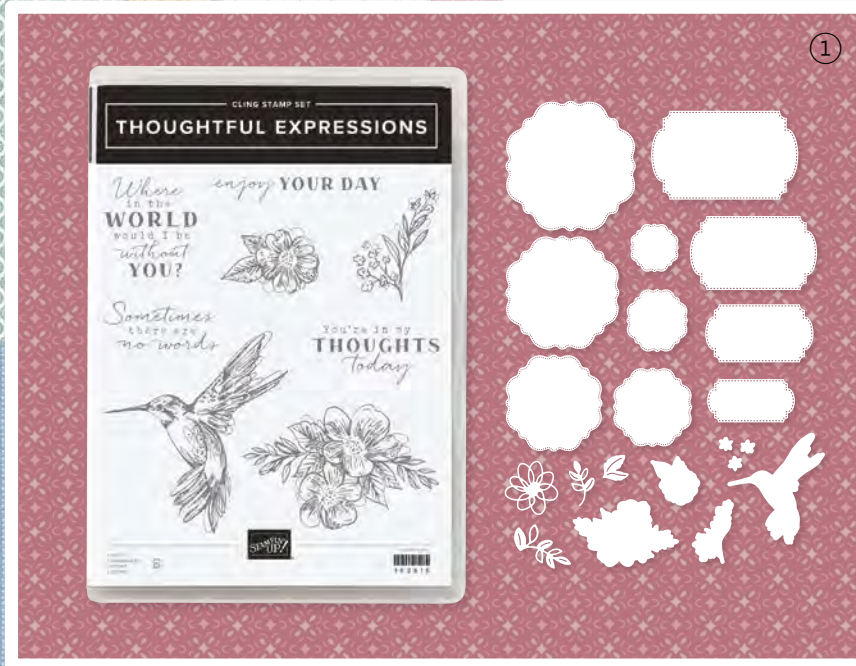

poetic expressions

SUITE COLLECTION

162826

$133.75 AUD | $161.00 NZD

Cling

Suite collection includes one of each item listed below.

1. THOUGHTFUL EXPRESSIONS BUNDLE 162822

~~$109.00~~ $98.00 AUD | ~~$131.00~~ $117.75 NZD

10% **BUNDLED SAVINGS!** Cling

Thoughtful Expressions Stamp Set
+ Thoughtful Expressions Dies (p. 73)

2. CHAMPAGNE IRIDESCENT DOTS 162824 | $14.00 AUD | $17.00 NZD

600 loose pieces. Size range: 3–6 mm.

3. POETIC EXPRESSIONS 12" X 12" (30.5 X 30.5 CM) DESIGNER SERIES PAPER 162814 | $21.75 AUD | $26.25 NZD

12 sheets: 2 each of 6 double-sided designs*.
Acid free, lignin free.

*Visit stampinup.com.au or stampinup.nz and search by item number to see enlarged images and detailed product information.