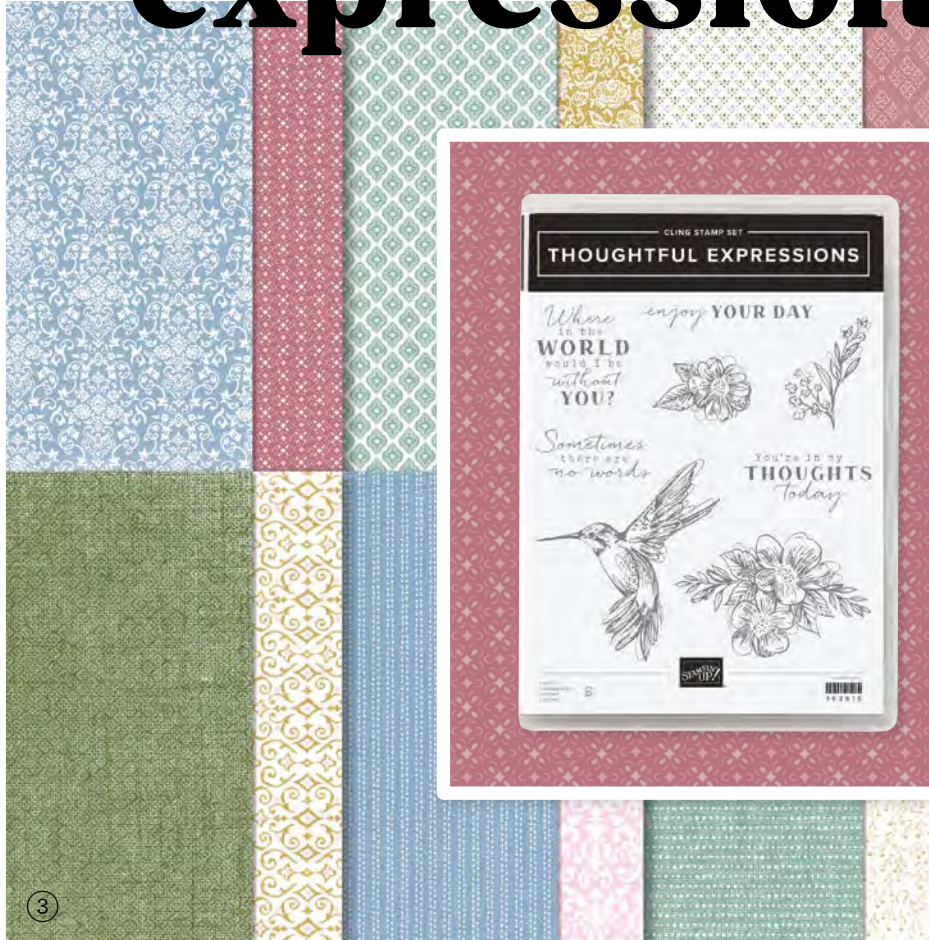

poetic expressions

SUITE COLLECTION

162826

$133.75 AUD | $161.00 NZD

Cling

Suite collection includes one of each item listed below.

1. THOUGHTFUL EXPRESSIONS BUNDLE 162822

~~$109.00~~ $98.00 AUD | ~~$131.00~~ $117.75 NZD

10% **BUNDLED SAVINGS!** Cling

Thoughtful Expressions Stamp Set
+ Thoughtful Expressions Dies (p. 73)

2. CHAMPAGNE IRIDESCENT DOTS 162824 | $14.00 AUD | $17.00 NZD

600 loose pieces. Size range: 3–6 mm.

3. POETIC EXPRESSIONS 12" X 12" (30.5 X 30.5 CM) DESIGNER SERIES PAPER 162814 | $21.75 AUD | $26.25 NZD

12 sheets: 2 each of 6 double-sided designs*.
Acid free, lignin free.

*Visit stampinup.com.au or stampinup.nz and search by item number to see enlarged images and detailed product information.