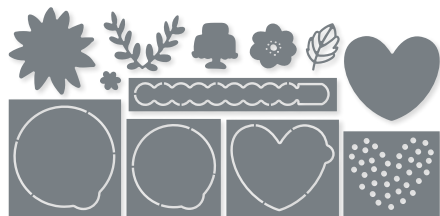

HOORAY FOR SURPRISES DIES
162857 | $56.00 AUD | $68.00 NZD
12 dies. Largest die: 4-1/2" x 1/2"
(11.4 x 1.3 cm).

10%
BUNDLED SAVINGS

HOORAY FOR SURPRISES BUNDLE
162858 | ~~$91.00~~ $81.75 AUD | ~~$110.00~~ $99.00 NZD
Photopolymer
Hooray for Surprises Stamp Set (p. 13) + Hooray for Surprises Dies