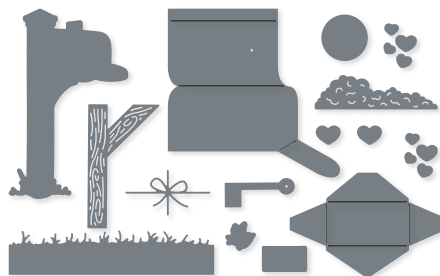

SENDING LOVE DIES
162879 | $61.00 AUD | $74.00 NZD
15 dies. Largest die: 3-7/16" x 4-15/16"
(9.8 x 12.5 cm).

10%
BUNDLED SAVINGS

SENDING LOVE BUNDLE
162880 | ~~$105.00~~ $94.50 AUD | ~~$127.00~~ $114.25 NZD
Cling
Sending Love Stamp Set (p. 11) + Sending Love Dies