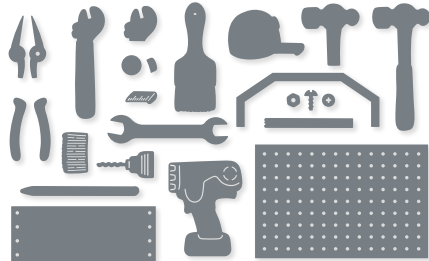

TRUSTY TOOLS DIES
162722 | $65.00 AUD | $78.00 NZD
20 dies. Largest die: 3-11/16" x 2-5/16"
(9.4 x 5.9 cm).

10%
BUNDLED SAVINGS

TRUSTY TOOLS BUNDLE
162723 | ~~$107.00~~ $96.25 AUD | ~~$129.00~~ $116.00 NZD
Photopolymer
Trusty Tools Stamp Set (p. 56) + Trusty Tools Dies