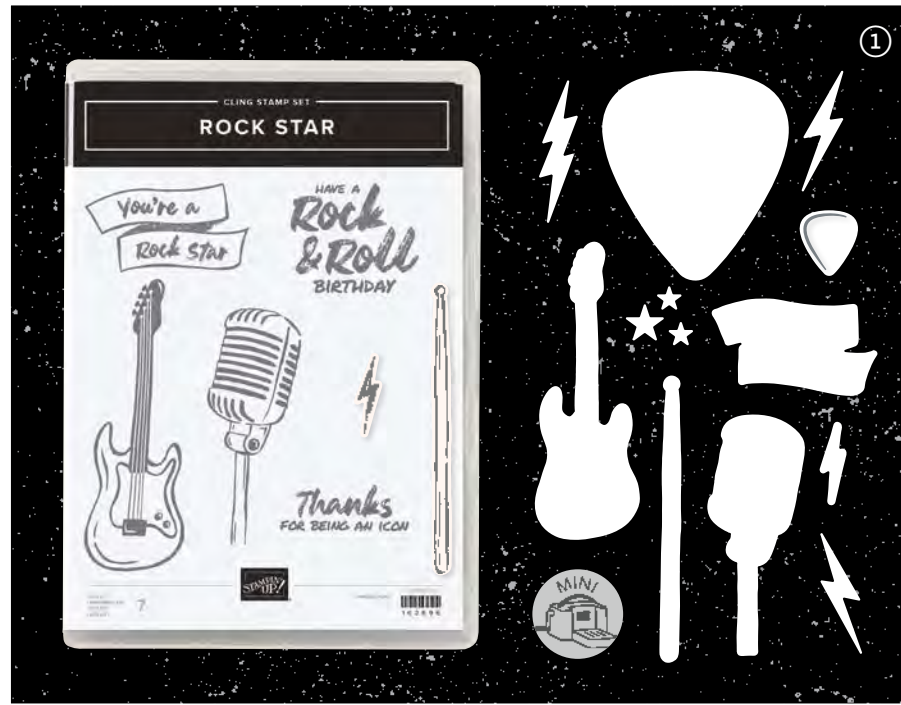

①

SUITE COLLECTION

162710

$120.25 AUD | $145.00 NZD

Cling

Suite collection includes one of each item listed below.

1. ROCK STAR BUNDLE

162706

~~$93.00~~ $83.50 AUD | ~~$112.00~~ $100.75 NZD

10% **BUNDLED SAVINGS** Cling

Rock Star Stamp Set + Rock Star Dies (p. 72)

2. ADHESIVE-BACKED LIGHTNING & STARS

162709 | $15.00 AUD | $18.00 NZD

66 pieces. 5/8" (1.6 cm), 1/4" (6.4 mm),

3/8" (1 cm). White, Crushed Curry,

Coastal Cabana.

3. ROCK & ROLL 12" X 12" (30.5 X 30.5 CM)

DESIGNER SERIES PAPER

162695 | $21.75 AUD | $26.25 NZD

12 sheets: 2 each of 6 double-sided designs*.

Acid free, lignin free.

*Visit stampinup.com.au or stampinup.nz and search by item number to see enlarged images and detailed product information.

ROCK STAR BUNDLE INCLUDES:

ROCK STAR STAMP SET

162696 | $42.00 AUD | $51.00 NZD

7 cling stamps

(suggested clear blocks: b, d, i)

○ Coordinates with Rock Star Dies

ROCK STAR DIES • 162705

$51.00 AUD | $61.00 NZD

Use with a Stampin' Cut & Emboss Machine

(p. 66). 11 dies. Largest die: 2-5/8" x 2-15/16"

(6.7 x 7.5 cm).