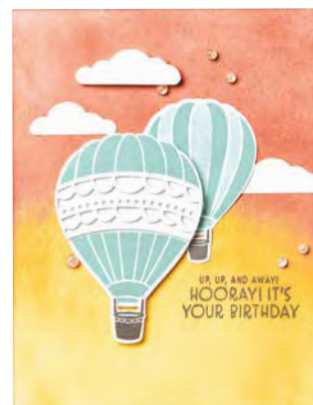

10%
 BUNDLED SAVINGS

FLOWER CART BUNDLE
 162781 | ~~\$102.00~~ \$91.75 AUD | ~~\$123.00~~ \$110.50 NZD
 Photopolymer
 Flower Cart Stamp Set (p. 31) + Flower Cart Dies

10%
 BUNDLED SAVINGS

HEARTFELT HEXAGON BUNDLE
 162889 | ~~\$74.00~~ \$66.50 AUD | ~~\$89.00~~ \$80.00 NZD
 Photopolymer
 Heartfelt Hexagon Stamp Set (p. 12) + Heartfelt Hexagon Punch

HOORAY FOR SURPRISES DIES
 162857 | \$56.00 AUD | \$68.00 NZD
 12 dies. Largest die: 4-1/2" x 1/2"
 (11.4 x 1.3 cm).

10%
 BUNDLED SAVINGS

HOORAY FOR SURPRISES BUNDLE
 162858 | ~~\$91.00~~ \$81.75 AUD | ~~\$110.00~~ \$99.00 NZD
 Photopolymer
 Hooray for Surprises Stamp Set (p. 13) + Hooray for Surprises Dies