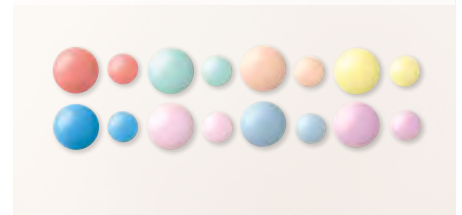

RAINBOW ADHESIVE-BACKED DOTS
162758 | $15.75 AUD | $19.00 NZD
[P. 33]