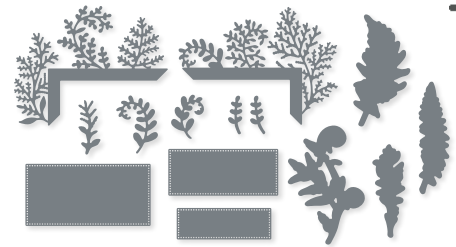

WILD FERNS DIES
162654 | $58.00 AUD | $70.00 NZD
13 dies. Largest die: 3-1/4" x 2-1/2" (8.3 x 6.4 cm).

10%
BUNDLED SAVINGS

WILD FERNS BUNDLE
162655 | ~~$100.00~~ $90.00 AUD | ~~$121.00~~ $108.75 NZD
Cling
Wild Ferns Stamp Set (p. 21) + Wild Ferns Dies