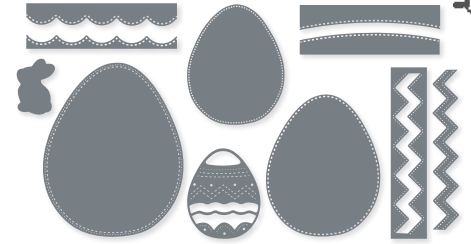

EXCELLENT EGGS DIES
162807 | $44.00 AUD | $53.00 NZD
8 dies. Largest die: 2-3/4" x 3-7/16" (7 x 8.7 cm).

10%
BUNDLED SAVINGS

EVERYDAY DETAILS BUNDLE
162865 | ~~$102.00~~ $91.75 AUD | ~~$123.00~~ $110.50 NZD
Cling
Everyday Details Stamp Set (p. 28) + Everyday Details Dies

10%
BUNDLED SAVINGS

EXCELLENT EGGS BUNDLE
162808 | ~~$85.00~~ $76.50 AUD | ~~$102.00~~ $91.75 NZD
Cling
Excellent Eggs Stamp Set (p. 27) + Excellent Eggs Dies