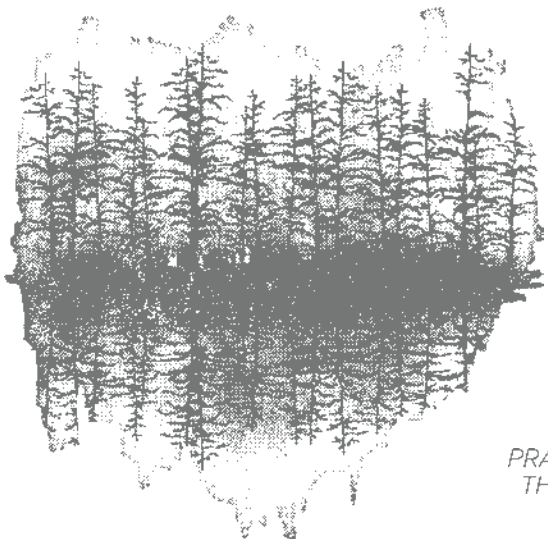

TO REMEMBER IS TO GIVE LIFE
TO THOSE WE'VE LOVED AND LOST

THE FRIENDSHIP OF A PET
IS ONE OF LIFE'S GREATEST GIFTS

GOD IS OUR REFUGE AND STRENGTH
PSALM 46:1

PRAYING FOR HIS COMFORT TO SOFTEN
THE SADNESS AND BRING YOU PEACE