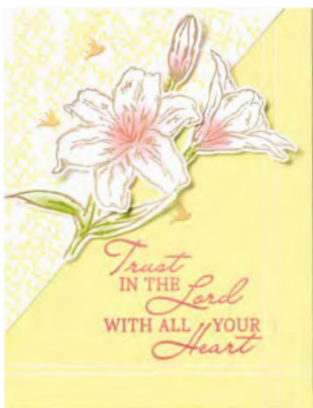

EASTER LILIES DIES
162785 | $60.00 AUD | $72.00 NZD
11 dies. Largest die: 2" x 3-1/8" (5.1 x 7.9 cm).