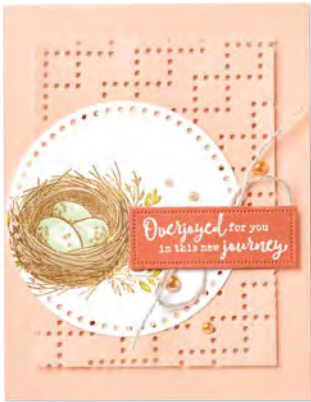

EVERYDAY DETAILS DIES
162864 | $60.00 AUD | $72.00 NZD
11 dies. Largest die: 2-5/8" x 4-1/8"
(6.7 x 10.5 cm).