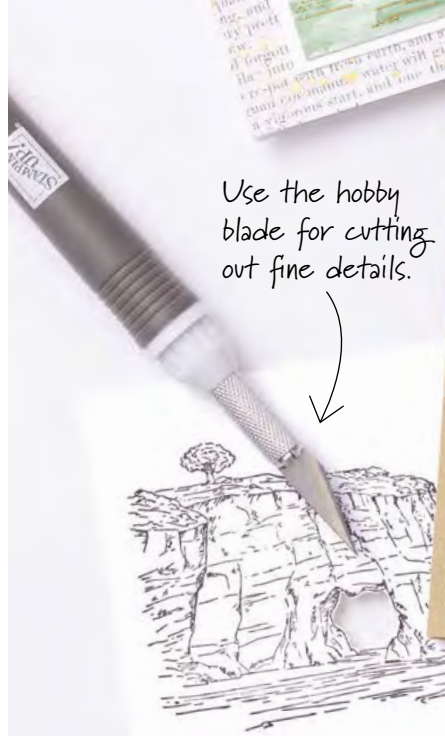

CLIFFS BY THE OCEAN • 162732 | $42.00 AUD | $51.00 NZD
5 cling stamps (suggested clear blocks: d, e)