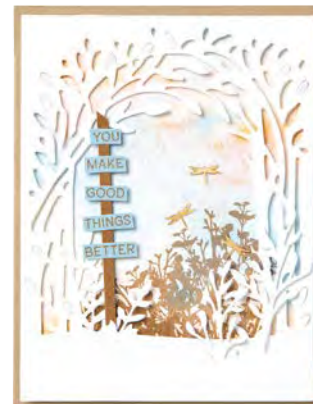

10%
 BUNDLED SAVINGS

BRIGHT SKIES BUNDLE
 162794 | ~~\$95.00~~ \$85.50 AUD | ~~\$114.00~~ \$102.50 NZD
 Photopolymer
 Bright Skies Stamp Set (p. 51) + Bright Skies Dies

CUTEST COWS BUILDER PUNCH
 162896 | \$39.00 AUD | \$47.00 NZD
 Largest image: 1-7/8" x 1-1/4" (4.8 x 3.2 cm).