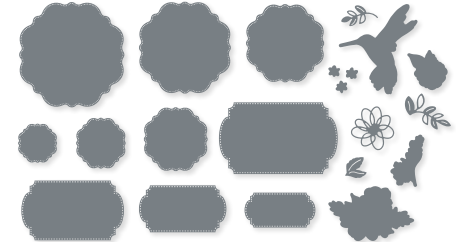

SUBMARINE LIFE BUILDER PUNCH
 162534 | \$39.00 AUD | \$47.00 NZD
 Largest image: 2-1/4" x 1-3/4" (5.7 x 4.4 cm).

THOUGHTFUL EXPRESSIONS DIES
 162821 | \$65.00 AUD | \$78.00 NZD
 19 dies. Largest die: 3-11/16" x 3-11/16"
 (9.4 x 9.4 cm).