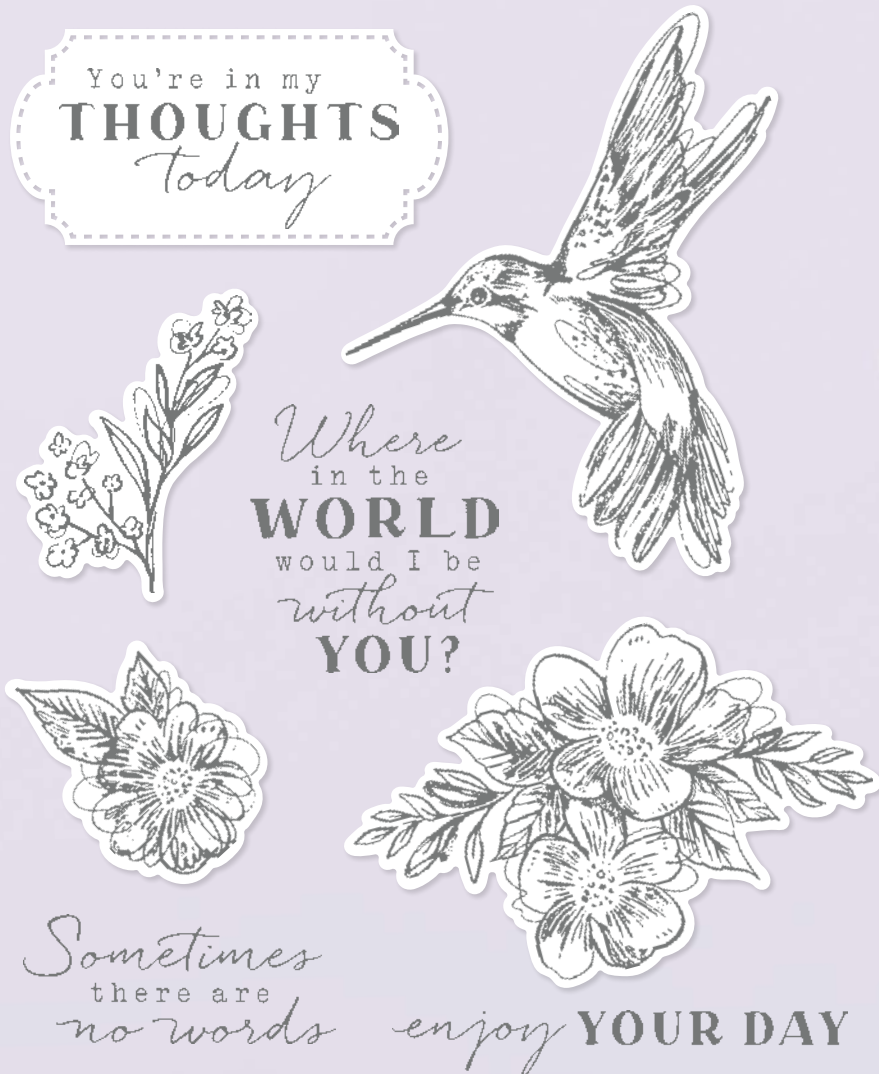

THOUGHTFUL EXPRESSIONS • 162815 | $44.00 AUD | $53.00 NZD

8 cling stamps (suggested clear blocks: b, c, d, e)

○ Coordinates with Thoughtful Expressions Dies

10%
BUNDLED SAVINGS

+

THOUGHTFUL EXPRESSIONS BUNDLE
162822 | ~~$109.00~~ $98.00 AUD | ~~$131.00~~ $117.75 NZD

Cling
Thoughtful Expressions Stamp Set
+ Thoughtful Expressions Dies (p. 73)

THOUGHTFUL EXPRESSIONS DIES
162821 | $65.00 AUD | $78.00 NZD

Use with a Stampin' Cut & Emboss Machine (p. 66).
19 dies. Largest die: 3-11/16" x 3-11/16" (9.4 x 9.4 cm).