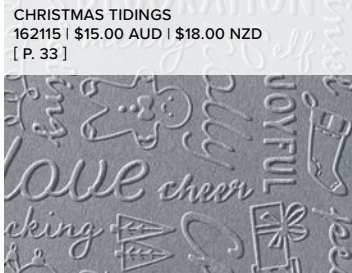

CHRISTMAS TIDINGS
162115 | $15.00 AUD | $18.00 NZD
[P. 33]