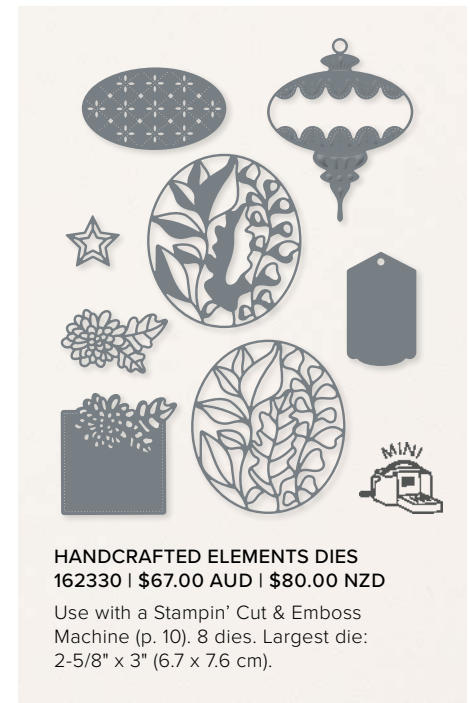

WISHING YOU
A VERY MERRY
CHRISTMAS

PEACE AND
JOY TO YOU
AND YOURS

MAY YOUR
CHRISTMAS
**BE MERRY
AND BRIGHT**

SENDING
GOOD
TIDINGS
**IN THIS
SEASON
OF CHEER**

JOY TO YOU • 162090 | $42.00 AUD | $51.00 NZD
4 cling stamps (suggested clear blocks: d, e)