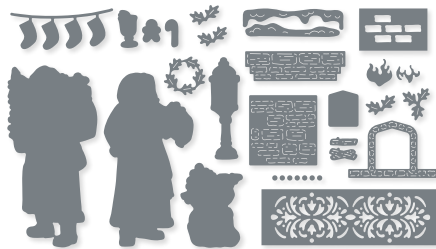

SAINT NICHOLAS DIES
162352 | $60.00 AUD | $72.00 NZD
21 dies. Largest die: 1-13/16" x 3-5/8"
(4.6 x 9.2 cm).

10%
BUNDLED SAVINGS

SAINT NICHOLAS BUNDLE
163859 | ~~$107.00~~ $96.25 AUD | ~~$129.00~~ $116.00 NZD
Cling
Saint Nicholas Stamp Set (p. 11) + Saint Nicholas Dies