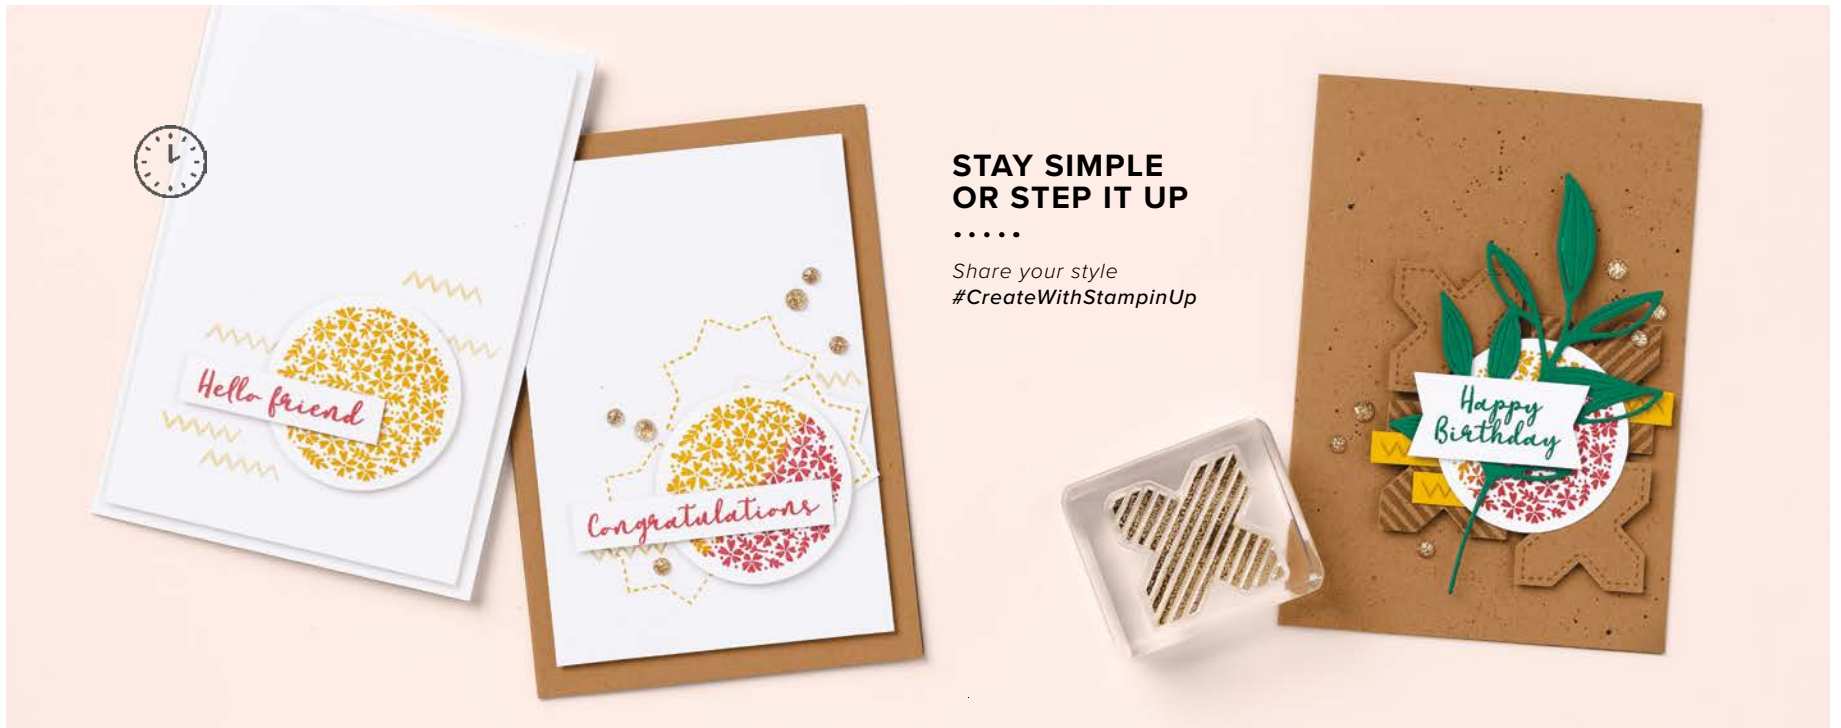

**STAY SIMPLE
OR STEP IT UP**

.....

Share your style
#CreateWithStampinUp