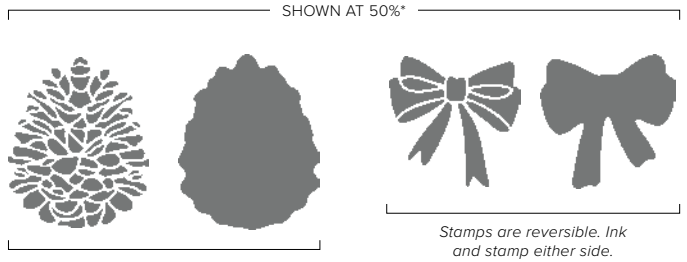

PRECIOUS PINECONES • 162175 | $39.00 AUD | $47.00 NZD
11 photopolymer stamps (suggested clear blocks: a, b, c, d)