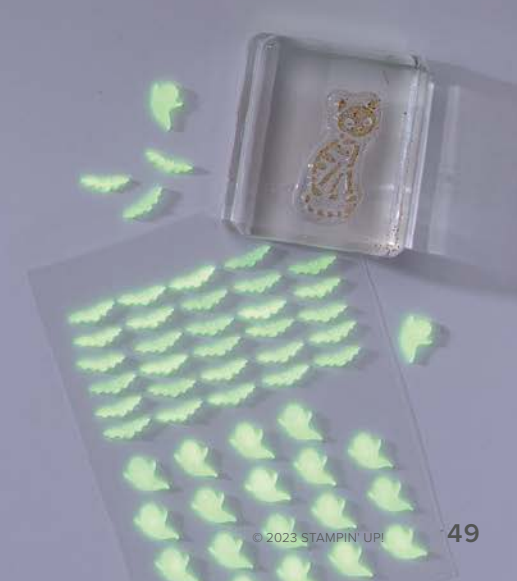

— SHOWN AT 100% —

2

3

*Visit stampinup.com.au or stampinup.nz and search by item number to see enlarged images and detailed product information.

4