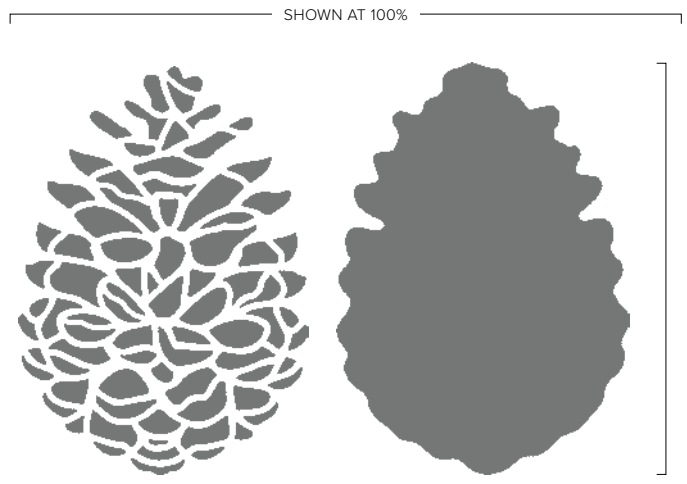

PRECIOUS PINECONES • 162175 | $39.00 AUD | $47.00 NZD
11 photopolymer stamps (suggested clear blocks: a, b, c, d)