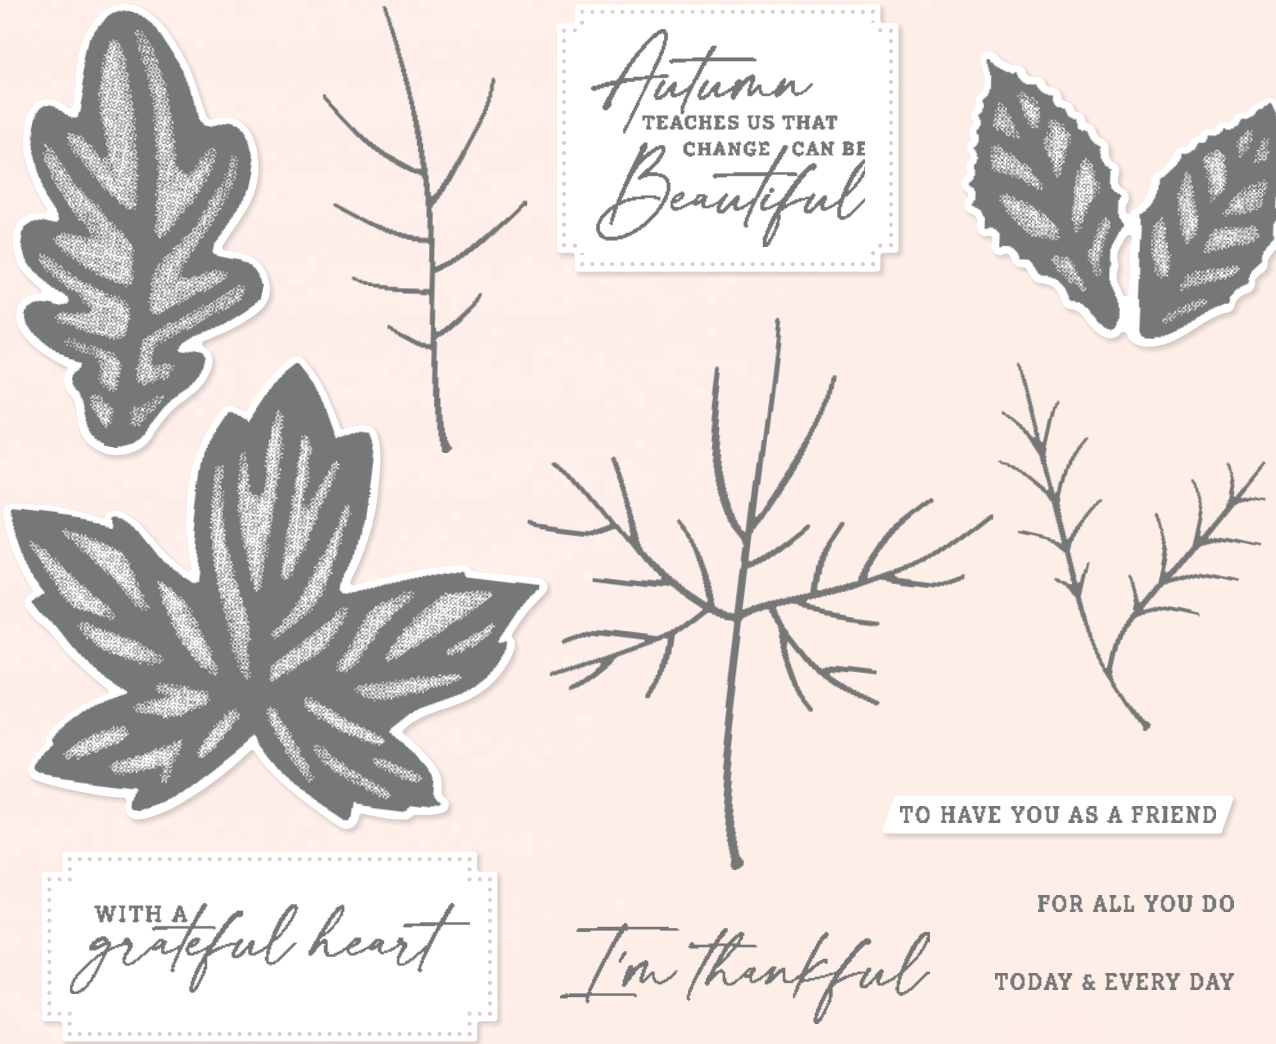

⑥

COPPER CLAY

MOSSY MEADOW

PRETTY PEACOCK

MOODY MAUVE

VERY VANILLA

COPPER FOIL

TO HAVE YOU AS A FRIEND