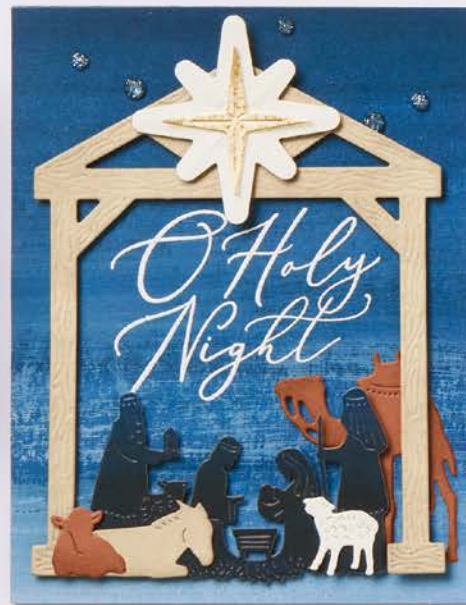

HAPPY *Christmas* WISHES

A LITTLE
something
 FOR YOU WITH
lots of love
 FROM ME

MAY
 YOUR
 SEASON
 BE
 ONE
 THAT'S
 FESTIVE
 AND
 FUN!

FESTIVE & FUN • 162078 | \$46.00 AUD | \$55.00 NZD
 8 cling stamps (suggested clear blocks: b, d, e, h)