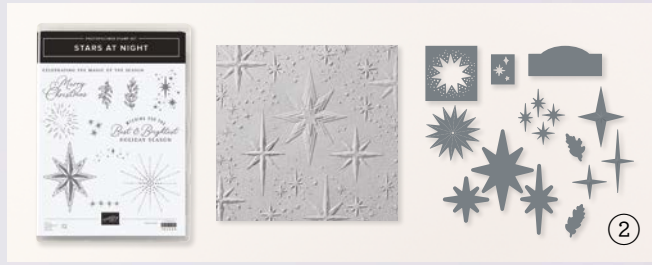

①

②

③

④

⑤

⑥

COPPER CLAY   MISTY MOONLIGHT   BOHO BLUE   NIGHT OF NAVY   CRUMB CAKE   PEBBLED PATH

1. NIGHT DIVINE BUNDLE • 161997
~~$94.00~~ $84.50 AUD | ~~$114.00~~ $102.50 NZD
10% **BUNDLED SAVINGS** Cling
Night Divine Stamp Set
+ Night Divine Dies (p. 70)

2. STARS AT NIGHT BUNDLE • 162007
~~$110.00~~ $99.00 AUD | ~~$133.00~~ $119.50 NZD
10% **BUNDLED SAVINGS** Photopolymer
Stars at Night Stamp Set
+ Stars at Night Hybrid Embossing Folder (p. 72)

3. ADHESIVE-BACKED STAR TRINKETS
162010 | $14.00 AUD | $17.00 NZD
35 pieces. 9 mm, 1.2 cm. Gold.

4. NIGHT OF NAVY & GOLD 1/2" (1.3 CM) GLITTERED RIBBON • 162011
$15.75 AUD | $19.00 NZD
10 yards (9.1 m).

5. SHINING BRIGHTLY 12" X 12" (30.5 X 30.5 CM) SPECIALTY DESIGNER SERIES PAPER • 162378
$17.50 AUD | $21.00 NZD
6 sheets: 1 each of 6 single-sided designs*.
Includes gold foil. Acid free, lignin free.
Very Vanilla, Night of Navy, gold.

6. O HOLY NIGHT 12" X 12" (30.5 X 30.5 CM) DESIGNER SERIES PAPER
161986 | $21.75 AUD | $26.25 NZD
12 sheets: 2 each of 6 double-sided designs*.
Acid free, lignin free.

*Visit stampinup.com.au or stampinup.nz and search by item number to see enlarged images and detailed product information.