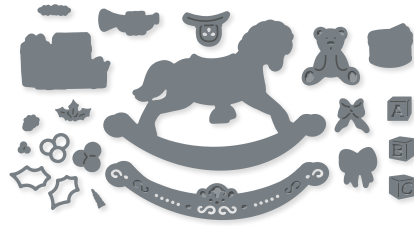

ROCKING HORSE DIES
162040 | $46.00 AUD | $55.00 NZD
21 dies. Largest die: 3-11/16" x 2-1/2"
(9.4 x 6.4 cm).

10%
BUNDLED SAVINGS

ROCKING HORSE BUNDLE
162041 | ~~$83.00~~ $74.50 AUD | ~~$100.00~~ $90.00 NZD
Photopolymer
Rocking Horse Stamp Set (p. 18) + Rocking Horse Dies