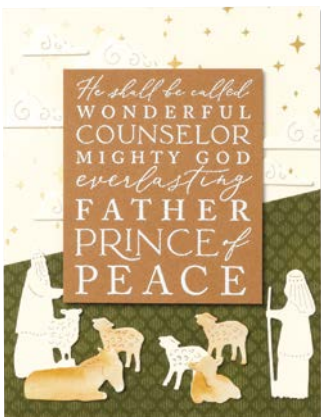

NIGHT DIVINE DIES
161996 | $47.00 AUD | $57.00 NZD
8 dies. Largest die: 3-3/4" x 4-3/4"
(9.5 x 12.1 cm).

10%
BUNDLED SAVINGS

NIGHT DIVINE BUNDLE
161997 | ~~$94.00~~ $84.50 AUD | ~~$114.00~~ $102.50 NZD
Cling
Night Divine Stamp Set (p. 16) + Night Divine Dies