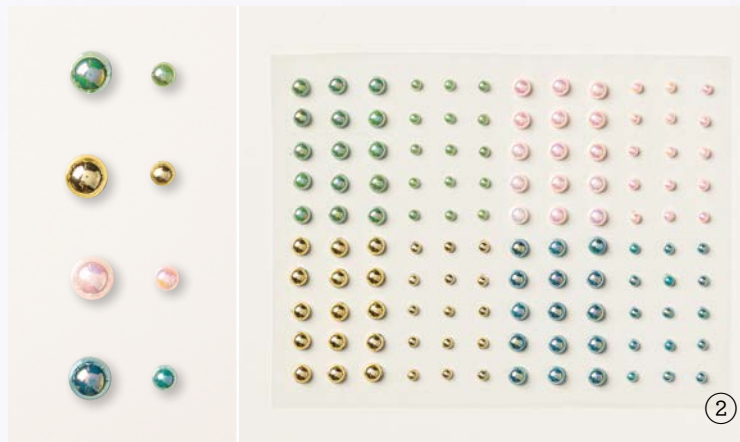

①

②

③

④

- POPPY PARADE
- CALYPSO CORAL
- WILD WHEAT
- MOSSY MEADOW
- GARDEN GREEN
- PRETTY PEACOCK

1. MODERN GARDEN BUNDLE • 162235
~~$81.00~~ $72.75 AUD | ~~$98.00~~ $88.00 NZD
10% **BUNDLED SAVINGS** Photopolymer
Modern Garden Stamp Set +
Modern Oval Punch (p. 70)

2. BLOOMING PEARLS • 162238
$14.00 AUD | $17.00 NZD
120 adhesive-backed pieces: 30 each of
4 colours. 3 mm, 5 mm. Garden Green, gold,
Petal Pink, Pretty Peacock.

3. CALYPSO CORAL 3/16" (4.8 MM)
BRAIDED LINEN TRIM • 162239
$14.00 AUD | $17.00 NZD
10 yards (9.1 m).

4. GARDEN WALK 6" X 6" (15.2 X 15.2 CM)
DESIGNER SERIES PAPER • 162227
$21.75 AUD | $26.25 NZD
48 sheets: 6 each of 8 double-sided designs*.
Acid free, lignin free.

*Visit stampinup.com.au or stampinup.nz and search by item number to see enlarged images and detailed product information.