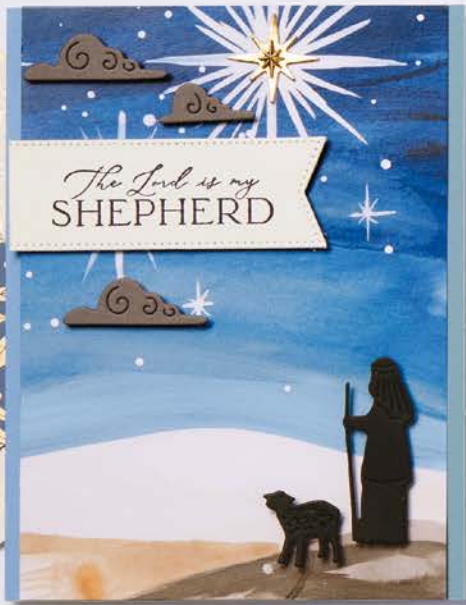

HAPPY *Christmas* WISHES

A LITTLE
something
 FOR YOU WITH
lots of love
 FROM ME

MAY
 YOUR
 SEASON
 BE
 ONE
 THAT'S
 FESTIVE
 AND
 FUN!

FESTIVE & FUN • 162078 | \$46.00 AUD | \$55.00 NZD
 8 cling stamps (suggested clear blocks: b, d, e, h)