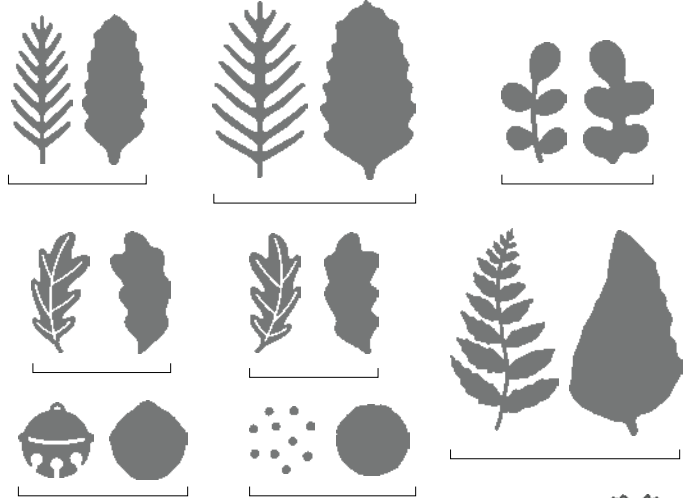

PRECIOUS PINECONES • 162175 | $39.00 AUD | $47.00 NZD
11 photopolymer stamps (suggested clear blocks: a, b, c, d)