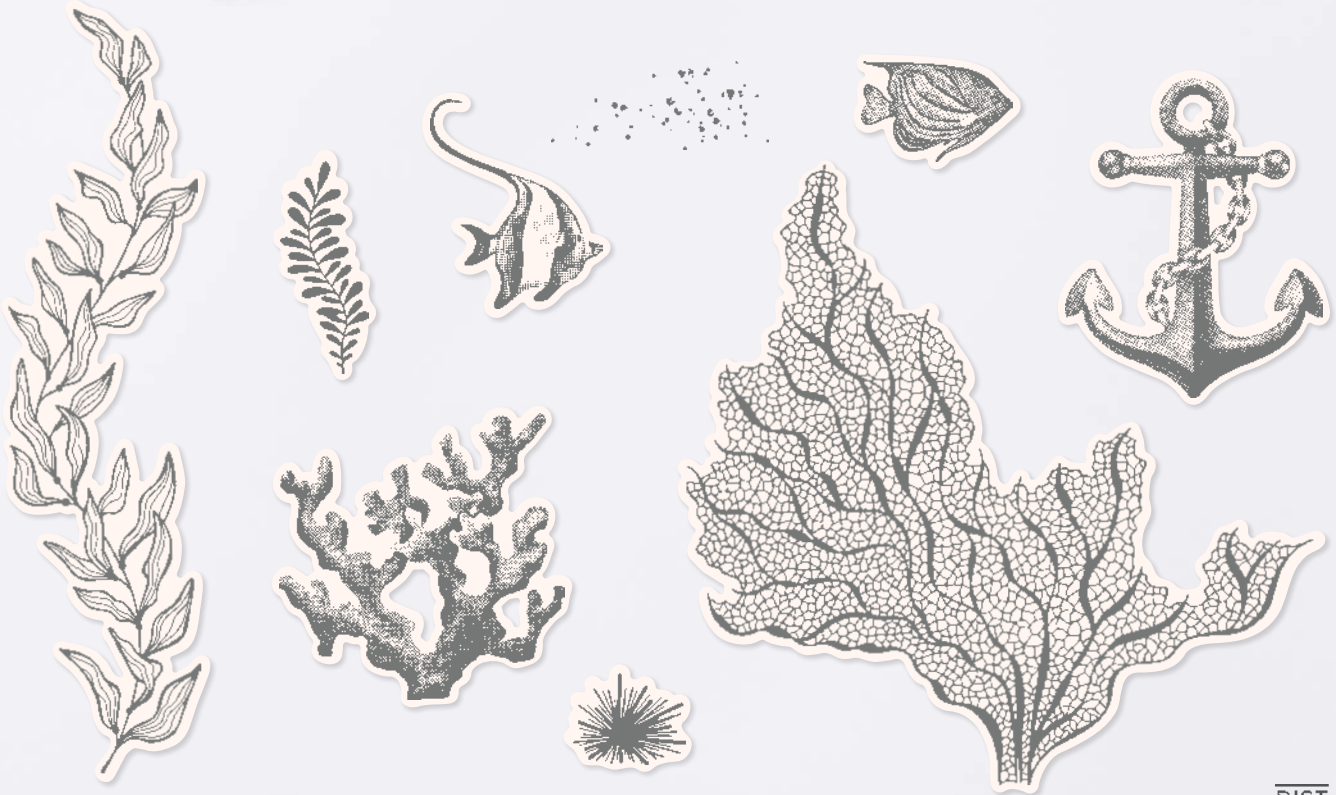

10%

BUNDLED SAVINGS

+

N CHEERFUL DAISIES BUNDLE

161297 | ~~\$104.00 AUD~~ | ~~\$125.00 NZD~~ \$93.50 AUD | \$112.50 NZD

Photopolymer
 Cheerful Daisies Stamp Set + Cheerful Daisies Dies (p. 156)

 Interchangeable tips make the Take Your Pick™ tool even more indispensable! See p. 145 for the full line.