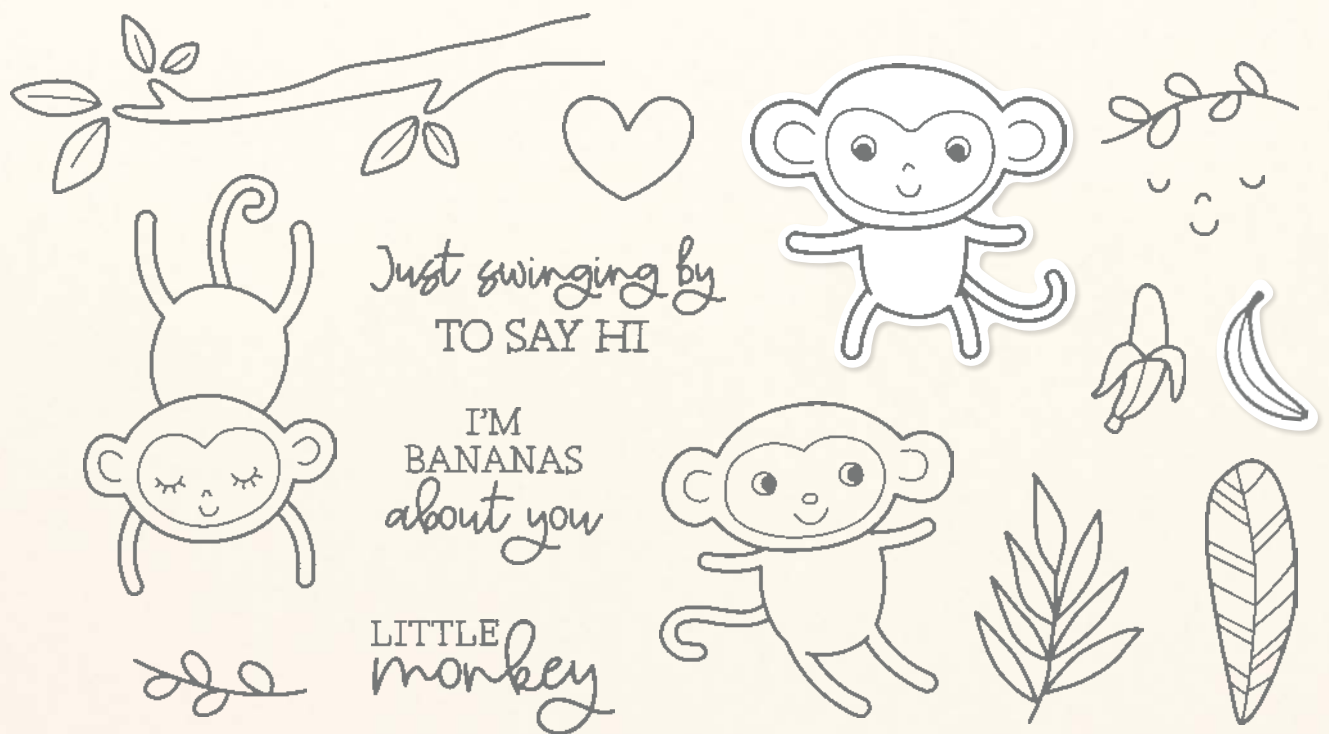

LITTLE MONKEY • 161372 | $37.00 AUD | $45.00 NZD
15 photopolymer stamps (suggested clear blocks: a, b, d, h)
O Coordinates with Little Monkey Builder Punch (p. 147)

10%

BUNDLED SAVINGS

+

LITTLE MONKEY BUNDLE

161379 | ~~$76.00 AUD | $92.00 NZD~~ $68.25 AUD | $82.75 NZD

Photopolymer
Little Monkey Stamp Set + Little Monkey Builder Punch (p. 147)