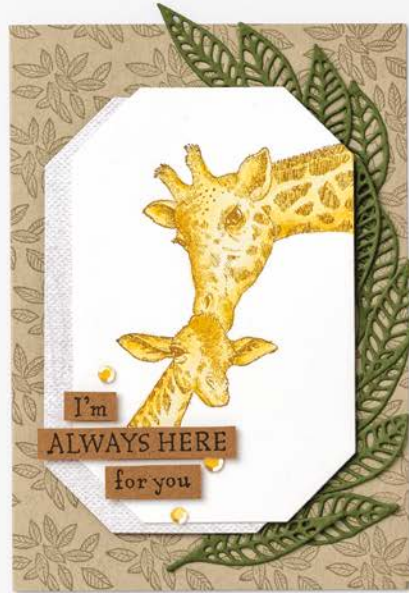

Have fun with our Designer Series Paper! Tear the edges, distress it, or die cut it for unique accents.