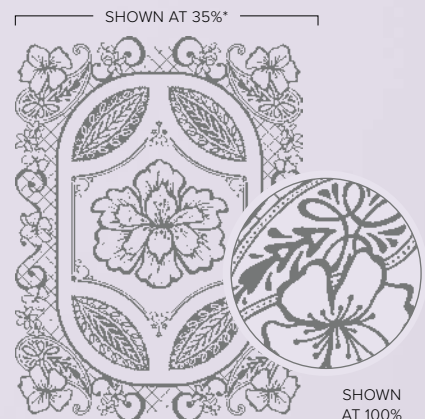

SHOWN AT 100%

PERFECTLY DETAILED
160748 | $44.00 AUD | $53.00 NZD
1 cling stamp (suggested clear block: f)