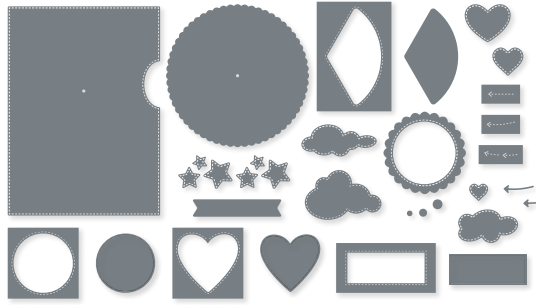

DELIGHTFUL DOILY HYBRID • 161286 | \$74.00 AUD | \$89.00 NZD
 1 embossing folder: 4-1/2" x 6-1/4" (11.4 x 15.9 cm). 4 dies.
 Largest die: 3-1/2" (8.9 cm) diameter. See these dies in use on p. 97.

DOTS & SPOTS • 159164 | \$56.00 AUD | \$68.00 NZD
 1 die. 5-3/4" x 4-1/2" (14.6 x 11.4 cm). See this die in use on p. 109.