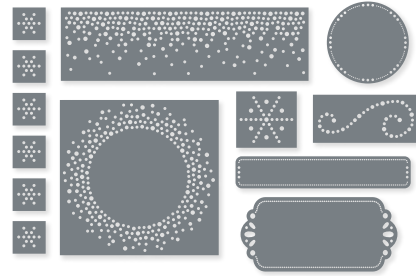

LABELS AGLOW • 159551 | $58.00 AUD | $70.00 NZD
13 dies. Largest die: 5" x 3-1/4" (12.7 x 8.3 cm). See these dies
in use on p. 43. Coordinates with Brightest Glow Stamp Set (p. 42)