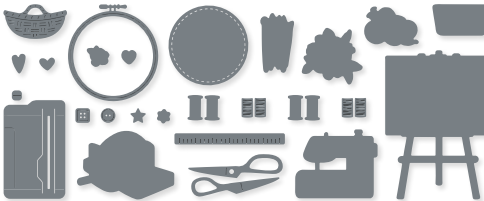

N CRAFTING WITH YOU • 161225 | $68.00 AUD | $82.00 NZD
21 dies. Largest die: 3-9/16" x 2-9/16" (9 x 6.5 cm).

10%
BUNDLED SAVINGS

N CRAFTING WITH YOU BUNDLE
161226 | ~~$105.00 AUD~~ | ~~$127.00 NZD~~
$94.50 AUD | $114.25 NZD
Photopolymer
Crafting with You Stamp Set (p. 91)
+ Crafting with You Dies