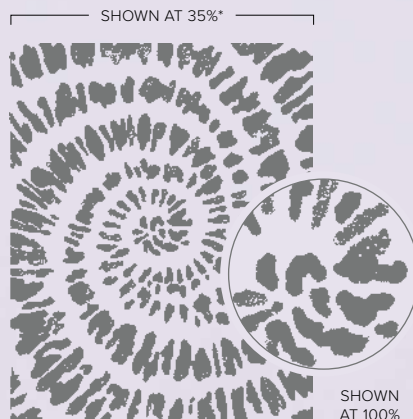

N SPIRAL DYE
156927 | $32.00 AUD | $38.00 NZD
1 cling stamp (suggested clear block: f)