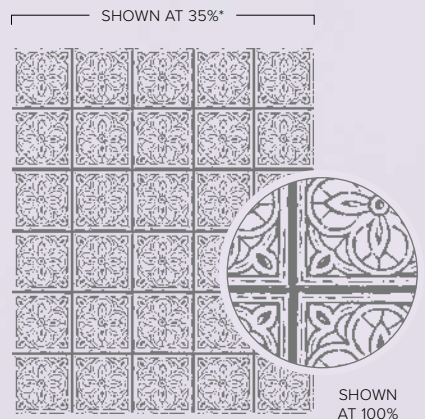

N TIMELESS TILES
157877 | $32.00 AUD | $38.00 NZD
1 cling stamp (suggested clear block: f)