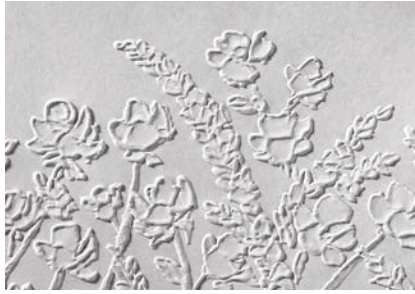

MERRY MELODY 3D
156392 | \$19.25 AUD | \$23.25 NZD
6" x 6-1/4" (15.2 x 15.9 cm)

METAL PLATE 3D
 160766 | \$17.50 AUD | \$21.00 NZD
 4-1/2" x 6-1/4" (11.4 x 15.9 cm)

PAINTED POSIES 3D
 159175 | \$19.25 AUD | \$23.25 NZD
 6" x 6-1/4" (15.2 x 15.9 cm)