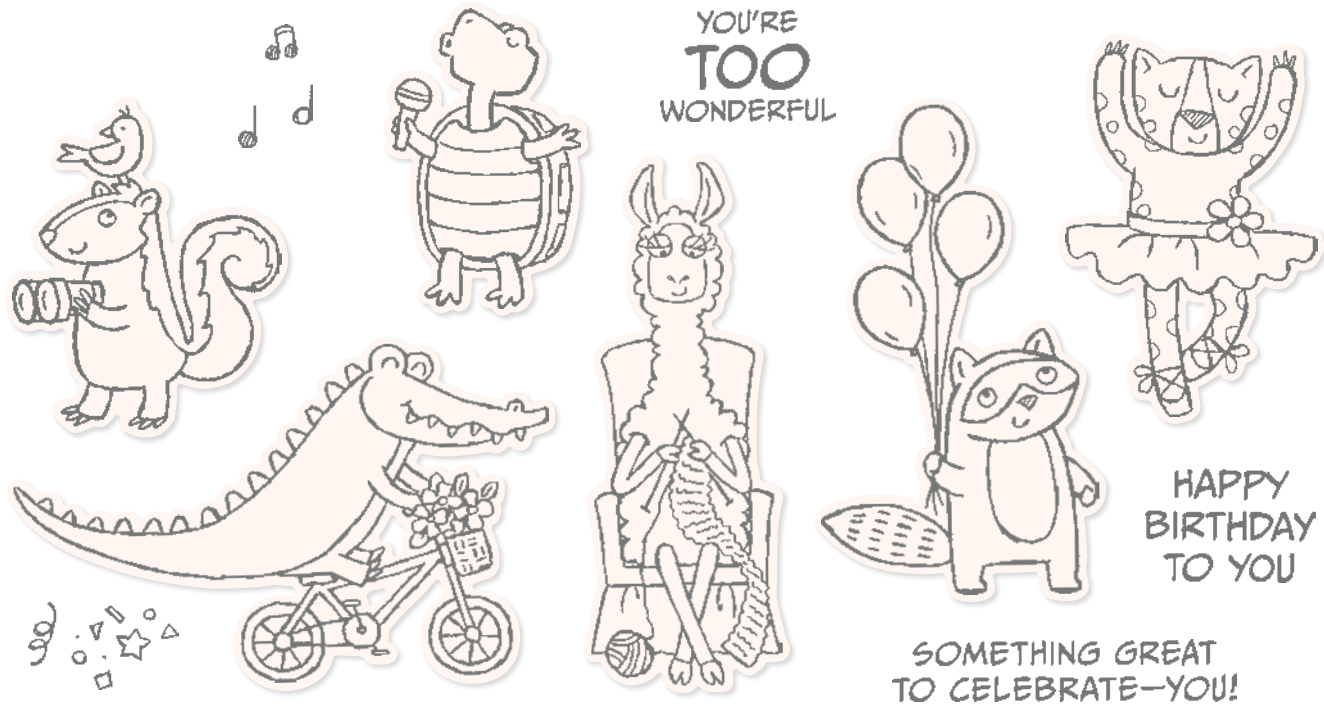

N ZANY ZOO • 161305 | $46.00 AUD | $55.00 NZD

11 cling stamps (suggested clear blocks: b, c, e)

○ Coordinates with Zany Zoo Dies (p. 160)

10%

BUNDLED SAVINGS

+

N ZANY ZOO BUNDLE

161315 | ~~$106.00 AUD~~ | ~~$127.00 NZD~~ $95.25 AUD | $114.25 NZD

Cling
Zany Zoo Stamp Set + Zany Zoo Dies (p. 160)