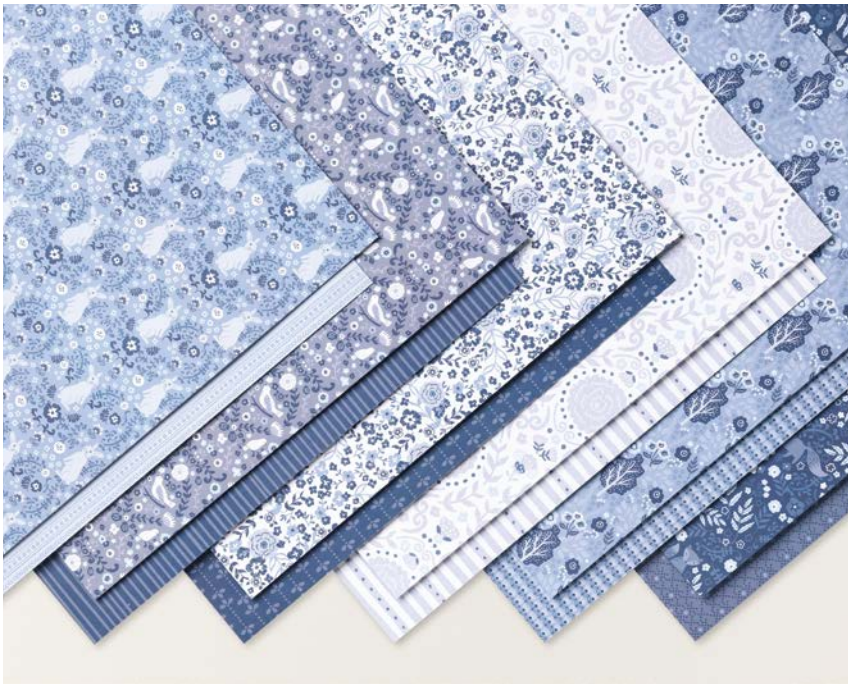

MISTY MOONLIGHT

BOHO BLUE

BALMY BLUE