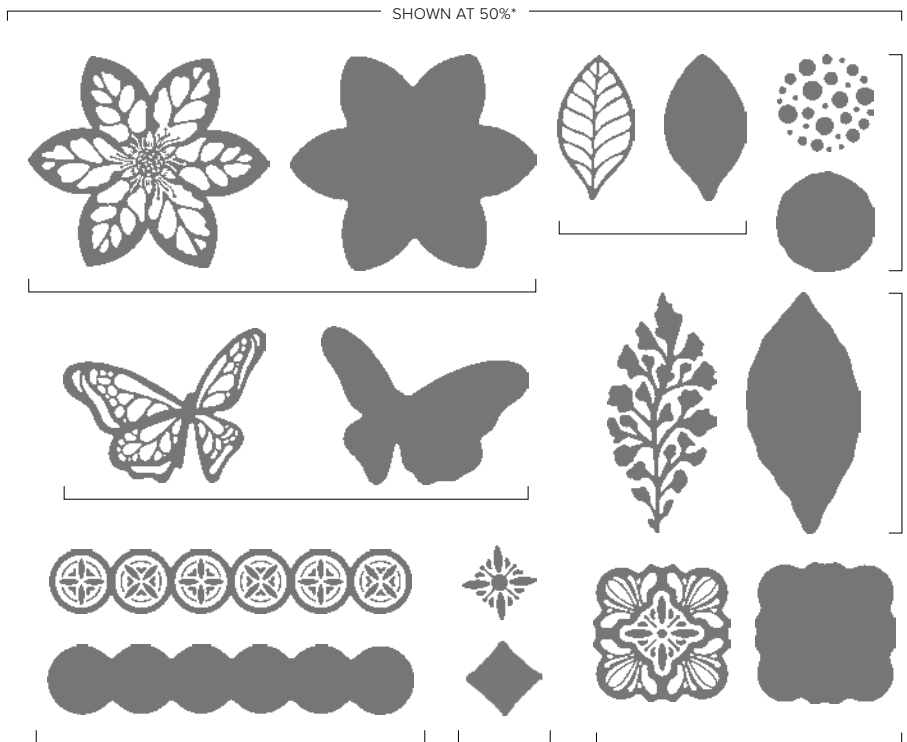

N ENCHANTED BUTTERFLY • 161279 | $42.00 AUD | $51.00 NZD
9 photopolymer stamps (suggested clear blocks: a, b, c, d, i)