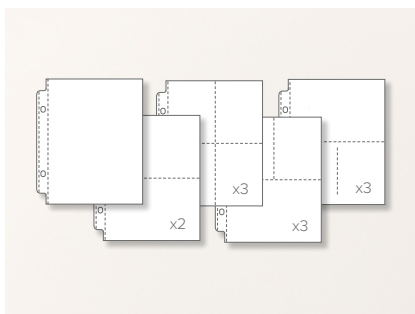

VARIETY PACK 6" X 8" (15.2 X 20.3 CM) PHOTO POCKET PAGES 144205 | $11.00 AUD | $13.25 NZD

Polypropylene page protectors. 12 pages: 5 different designs. Photo safe. Use with Basic Black 6" x 8" (15.2 x 20.3 cm) Album.