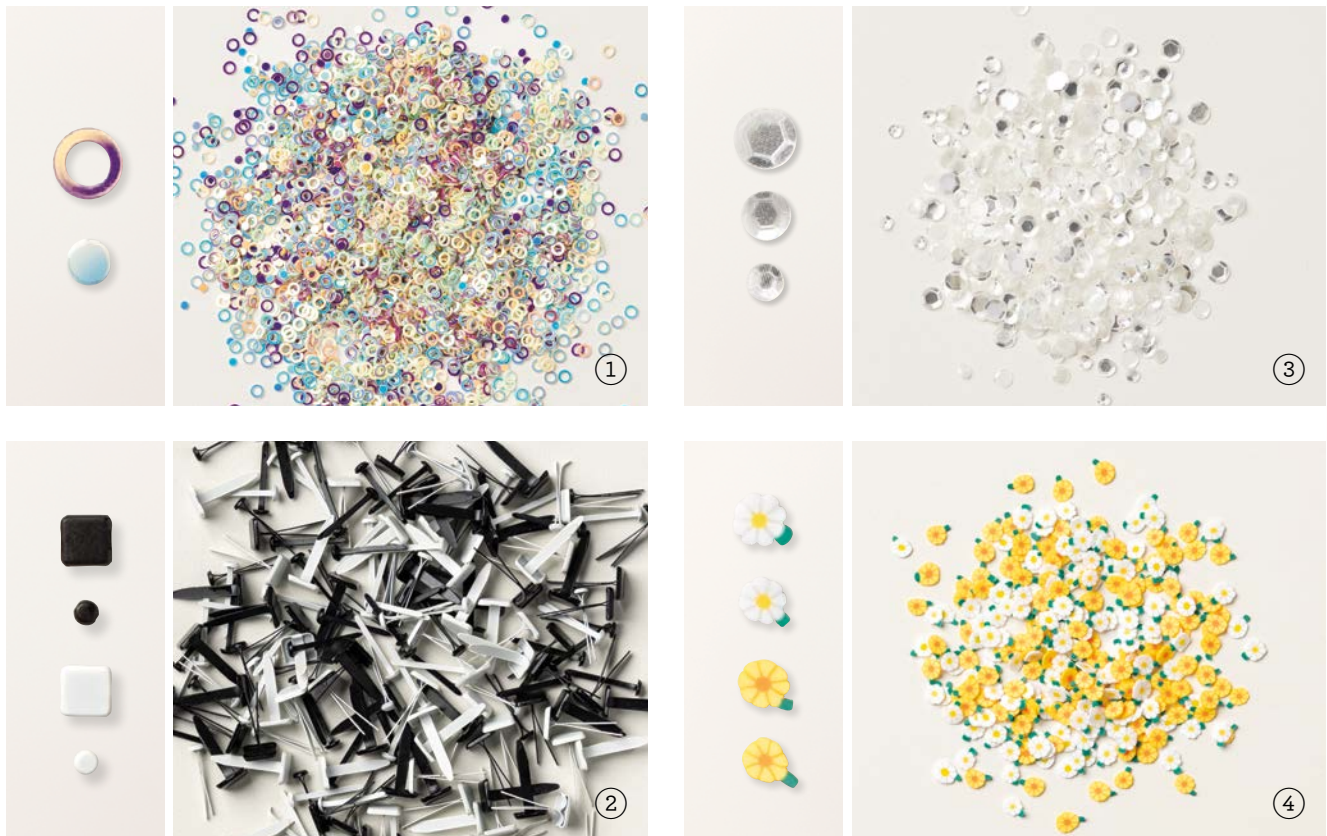

MORE, PLEASE!

Let's face it. A touch of shimmer makes everything feel like more: more celebratory, more elegant, and just more fun! We have all the embellishments you need to finish off your next project in shimmery, glittery style!

N 1. IRIDESCENT SHAKER CIRCLES
161625 | $12.25 AUD | $14.75 NZD
2 mm, 3 mm. 9 g.

2. ROUND & SQUARE BRADS
155570 | $12.25 AUD | $14.75 NZD
200 flathead metal brads in 2 shapes.
3.2 mm, 6.4 mm. Black, white.

N 3. LOOSE SILVER SEQUINS • 161626 | $11.50 AUD | $13.75 NZD
Approximately 1,200 pieces. 3 mm, 4 mm, 5 mm.
Coordinates with Les Shoppes Suite Collection (p. 30–31).

4. LOOSE DAISY EMBELLISHMENTS
160555 | $12.25 AUD | $14.75 NZD
300 pieces. 5 mm. Flirty Flamingo, Old Olive, So Saffron, white.