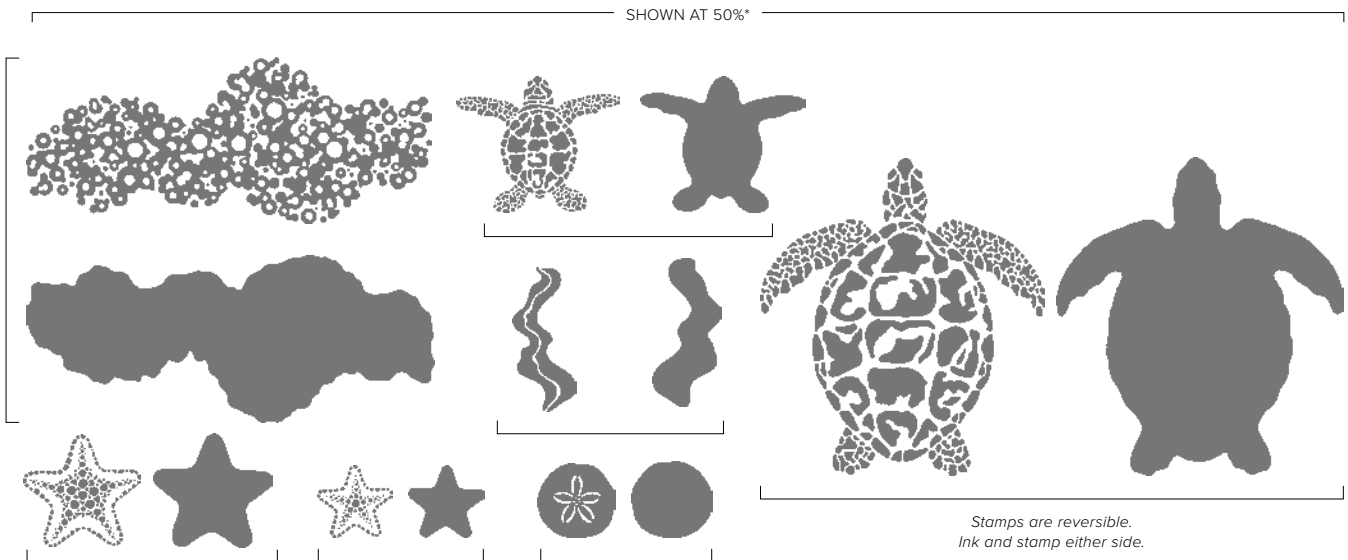

20 photopolymer stamps (suggested clear blocks: a, b, d, e, g) • Two-Step
 ○ Coordinates with Love for You Dies (p. 164)

SHOWN AT 100%

SHOWN AT 50%*

Stamps are reversible.
 Ink and stamp either side.

SEA TURTLE • 160500 | \$37.00 AUD | \$45.00 NZD