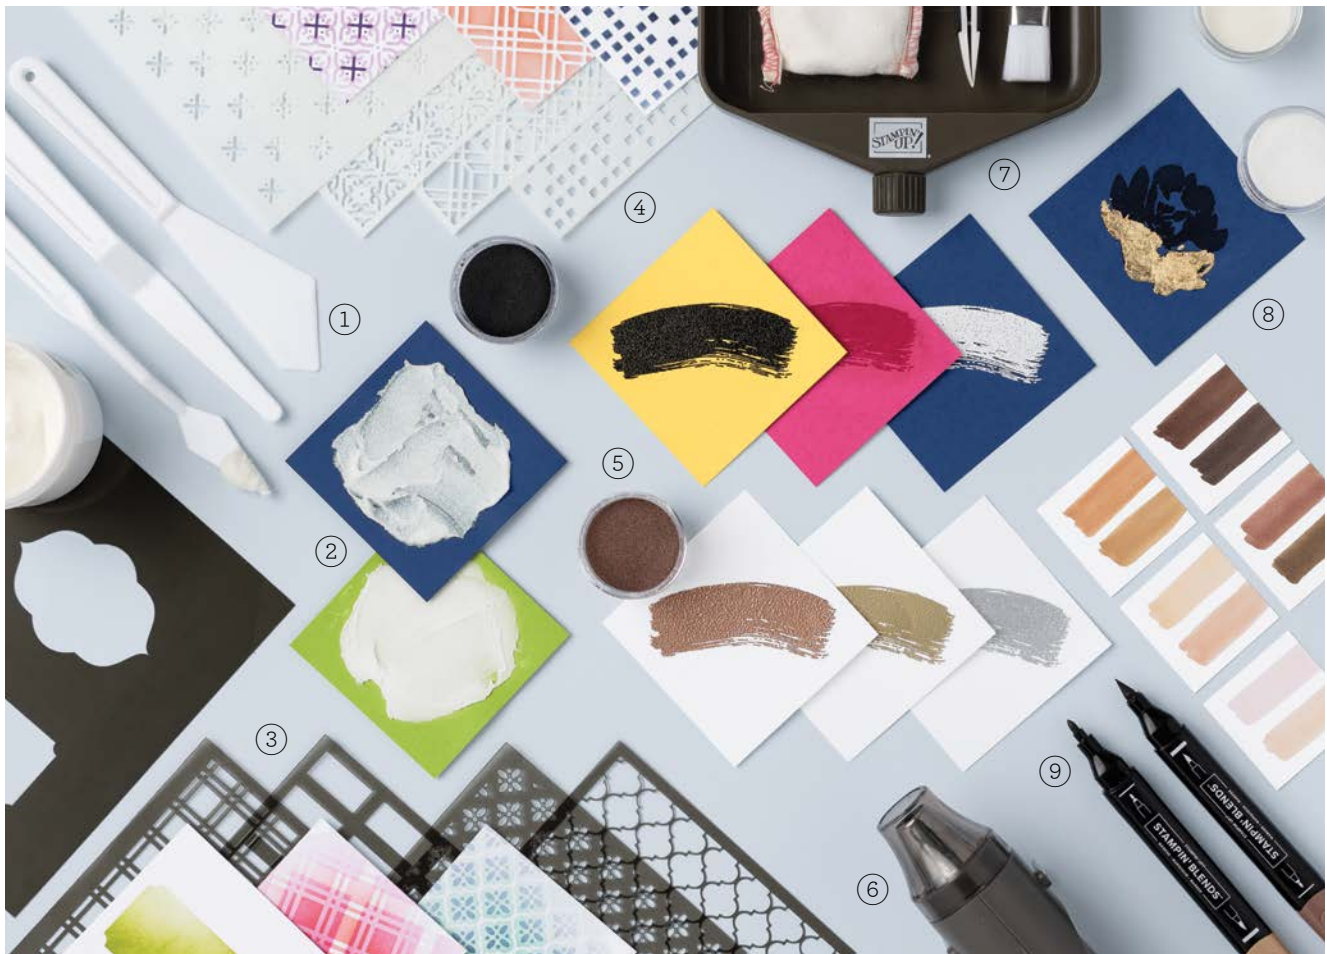

PERFECT PAPER CRAFTING

Whether you're looking for a hint of glitter, a daub of ink, or a touch of texture, our selection of colour and embossing tools will help you perfect your next paper crafting project.

1. PALETTE KNIVES

142808 | $8.75 AUD | $10.50 NZD

3 knives: offset trowel, offset diamond trowel, scotty knife. Use to apply Embossing Paste.

2. EMBOSSING PASTE

○ Matte finish • 141979 | $14.00 AUD | $17.00 NZD

○ Shimmery White finish • 145645

$15.75 AUD | $19.00 NZD

4 fl. oz. (118 ml). Adds texture to your projects.

Apply freehand or over decorative masks, then let dry. Can be dyed with Classic Stampin' Ink Refills (p. 122–123, 125).

DECORATIVE MASKS

Use to create textured backgrounds. Masks can be layered for added depth and dimension. Use with Embossing Paste and Palette Knives or Classic Stampin' Ink (p. 122–123, 125).

3. Artistic Mix • 159178 • $17.50 AUD | $21.00 NZD

5 masks: 1 each of 5 designs. Largest mask: 4-7/8" x 6-3/8" (12.4 x 16.2 cm).

4. Foursquare • 161285 | $17.50 AUD | $21.00 NZD

4 masks: 1 each of 4 designs. Largest mask: 6" x 6" (15.2 x 15.2 cm).

5. STAMPIN' EMBOSS™ POWDERS

$32.00 AUD | $38.00 NZD EACH

● ○ ○ Basics (black, clear, white) • 155554

● ● ● Metallics (copper, gold, silver) • 155555

Pack of 3 colours. 1/2 oz. (14 g) each colour.

Turn stamped images into glossy raised designs. Use with VersaMark Pad (p. 137) and Heat Tool.

6. HEAT TOOL

129056 | $54.00 AUD | $66.00 NZD

Slim, sleek design. 2 heat settings: low for drying ink, high for heat-setting powder.

7. EMBOSSING ADDITIONS TOOL KIT

159971 | $47.00 AUD | $57.00 NZD

Kit includes Embossing Buddy™, Powder Pal, reverse tweezers, and small brush. Keeps projects clean, workspace tidy, and hands at a safe distance while heat embossing.

8. HEAT & STICK POWDER

156110 | $10.50 AUD | $12.75 NZD

1/2 oz. (14 g). Use to adhere Gilded Leafing embellishment (p. 141).

9. NATURAL TONES STAMPIN' BLENDS

$17.50 AUD | $21.00 NZD EACH

● ● Deep • 158152

● ● Medium Deep • 159461

● ● Medium • 159462

● ● Medium Light • 159463

○ ○ Light • 159465

2 alcohol-based markers. Perfect for adding colour to line-art images of people, nature, and more. Use the Color Lifter (p. 123) to add highlights and dimension.