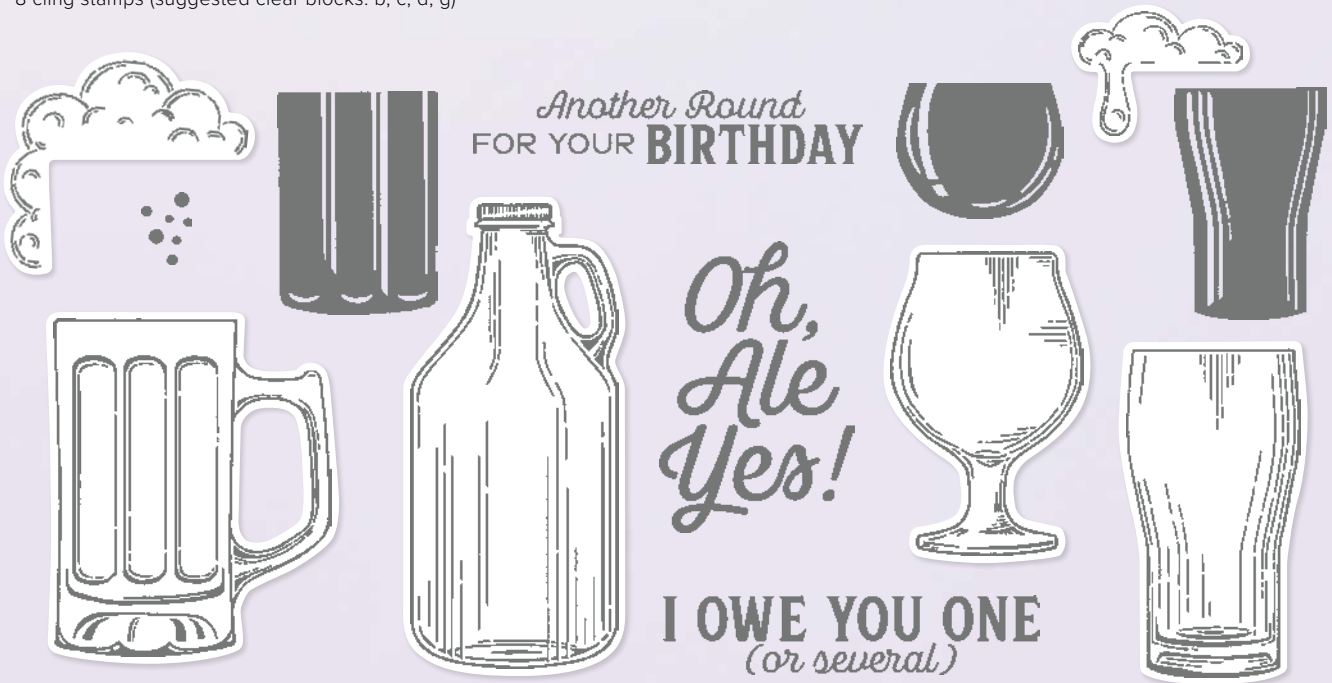

**ENJOY THE RHYTHM
 of each day**

happy
BIRTHDAY

you
**ROCK
 my
 WORLD**

TREBLEMAKER!

ENJOY THE RHYTHM • 160361 | \$37.00 AUD | \$45.00 NZD

8 cling stamps (suggested clear blocks: b, c, d, g)

BREWED FOR YOU • 159087 | \$32.00 AUD | \$38.00 NZD