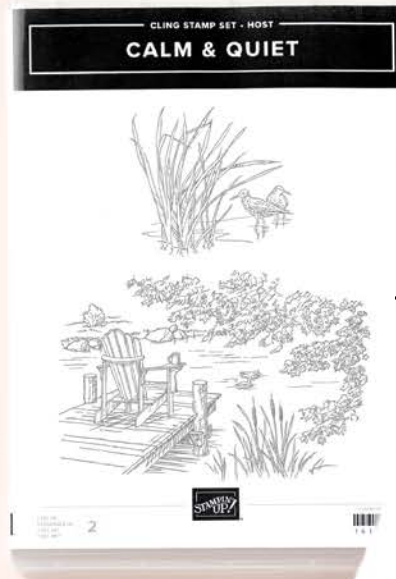

HOST CALM & QUIET
161611 | \$25.00 AUD | \$30.00 NZD
(VALUE: \$42.00 AUD | \$50.00 NZD)
2 cling stamps
(suggested clear blocks: d, f)

HOST NIGHT OF FLIGHT
161281 | \$25.00 AUD | \$30.00 NZD (VALUE: \$42.00 AUD | \$50.00 NZD)
10 photopolymer stamps
(suggested clear blocks: b, d, e) • Two-Step