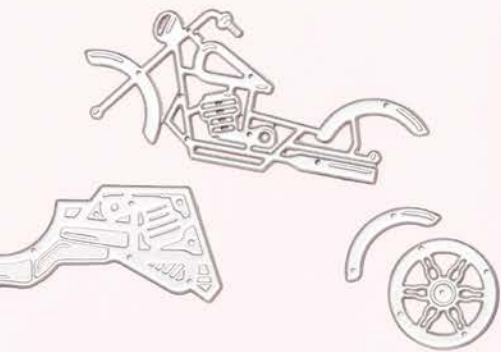

[WEB]
BASICS 3D
EMBOSSING FOLDERS
161598

Dad
YOU'RE THE
coolest

CLASSIC
Authentic
YOU
SINCE FOREVER

YOU ARE *Legendary*

LEGENDARY RIDE • 160754 | \$42.00 AUD | \$51.00 NZD

9 cling stamps (suggested clear blocks: b, c, e, h)
O Coordinates with Legendary Ride Dies (p. 164)