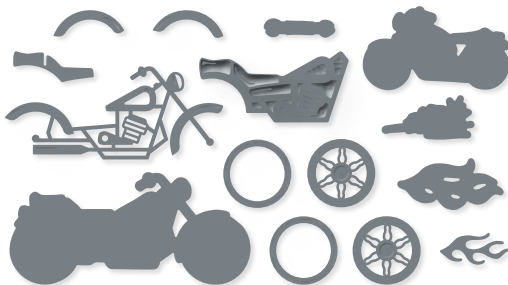

LEGENDARY RIDE • 160762 | $56.00 AUD | $68.00 NZD
15 dies. Largest die: 3-7/8" x 1-7/8" (9.8 x 4.8 cm).
Coordinates with Legendary Ride Stamp Set (p. 88)