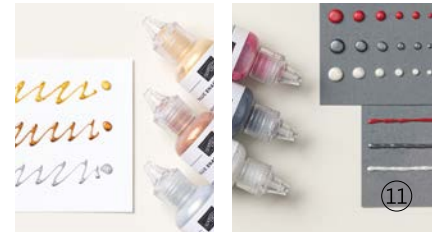

1. STAZON® INK & CLEANER

- Saddle Brown Pad
  151508 | $17.50 AUD | $21.00 NZD
- Saddle Brown Refill
  152820 | $12.25 AUD | $14.75 NZD
- Jet Black Pad
  101406 | $17.50 AUD | $21.00 NZD
- Jet Black Refill
  102566 | $12.25 AUD | $14.75 NZD
- StazOn Cleaner
  109196 | $10.50 AUD | $12.75 NZD

Use with water-based inks, like our classic Stampin' Write Markers (p. 123, 125). Acid free, permanent ink. Adheres to nonporous surfaces, like Window Sheets (p. 126). Refill: 0.5 fl. oz. (15 ml).

2. MEMENTO™ INK

- Tuxedo Black Pad
  132708 | $11.50 AUD | $13.75 NZD
- Tuxedo Black Refill
  133456 | $9.75 AUD | $11.75 NZD

Use with alcohol-based markers, like our Stampin' Blends (p. 122–123, 136), or as a general-purpose ink. Acid free. Refill: 0.5 fl. oz. (14.8 ml).

3. VERSAMARK™ INK

- VersaMark Pad • 102283 | $16.75 AUD | $20.00 NZD
- VersaMark Refill • 102193 | $10.50 AUD | $12.75 NZD

Create tone-on-tone or watermark effects. Use with Heat Tool to adhere Stampin' Emboss Powder to stamped images. Refill: 0.5 fl. oz. (14.8 ml).

4. CRAFT STAMPIN' INK

1. White Pad • 147277 | $18.50 AUD | $22.25 NZD
   - White Refill • 101780 | $8.00 AUD | $9.50 NZD
2. Rich, permanent white pigment ink for embossing or for creating an opaque look on dark cardstock. Pad comes uninked; ink with included refill. Refill: 0.5 fl. oz. (14.8 ml).

STAMPIN' SPOTS™

5. Uninked • 141822 | $15.75 AUD | $19.00 NZD
  1" (2.5 cm) uninked felt pads. Ink with Classic Stampin' Ink Refills (p. 122–123, 125). Pack of 5.
6. Classic Assortment
  153183 | $42.00 AUD | $51.00 NZD
  1" (2.5 cm) felt pads. Acid free. 1 each of 8 colours. Basic Gray, Coastal Cabana, Daffodil Delight, Flirty Flamingo, Gorgeous Grape, Granny Apple Green, Real Red, Shaded Spruce.

7. BLENDING BRUSHES

1. 153611 | $23.00 AUD | $28.00 NZD
   - SMALL BLENDING BRUSHES
     160518 | $21.00 AUD | $25.25 NZD
2. Set of 3 brushes. 6" (15.2 cm) long. Velvety soft brush heads blend ink beautifully.

8. BLENDER PENS

1. 102845 | $23.00 AUD | $28.00 NZD
2. 3 dual-tipped pens filled with specialised solution for easier blending. Use with Classic Stampin' Ink (p. 122–123, 125). Acid free, xylene free.

9. STAMPIN' SPRITZERS

1. 126185 | $7.00 AUD | $8.50 NZD
2. 2 spritzers. Fill these empty bottles with water or rubbing alcohol and any colour of Classic Stampin' Ink Refill (p. 122–123, 125).

10. WATER PAINTERS

1. 151298 | $23.00 AUD | $28.00 NZD
2. 3 painters: 1 fine tip, 1 medium tip, 1 large flat brush tip. Holds liquid for easy watercolouring.

11. ENAMEL EFFECTS BASICS

1. Metallic (copper, gold, silver)
     161610 | $27.00 AUD | $32.00 NZD
   - Pearlized (black, Real Red, white)
     156310 | $27.00 AUD | $32.00 NZD
2. 3 bottles: 1 oz. (29.5 ml) each of 3 colours.

12. SPONGE DAUBERS

1. 133773 | $9.75 AUD | $11.75 NZD
2. 5 daubers. Apply touches of Classic Stampin' Ink on stamps or directly on projects. Fits on finger for great control.

13. WINK OF STELLA® CLEAR GLITTER BRUSH

1. 141897 | $14.00 AUD | $17.00 NZD
2. Glitter brush for accenting stamped images. Brush tip creates both thick and thin lines.