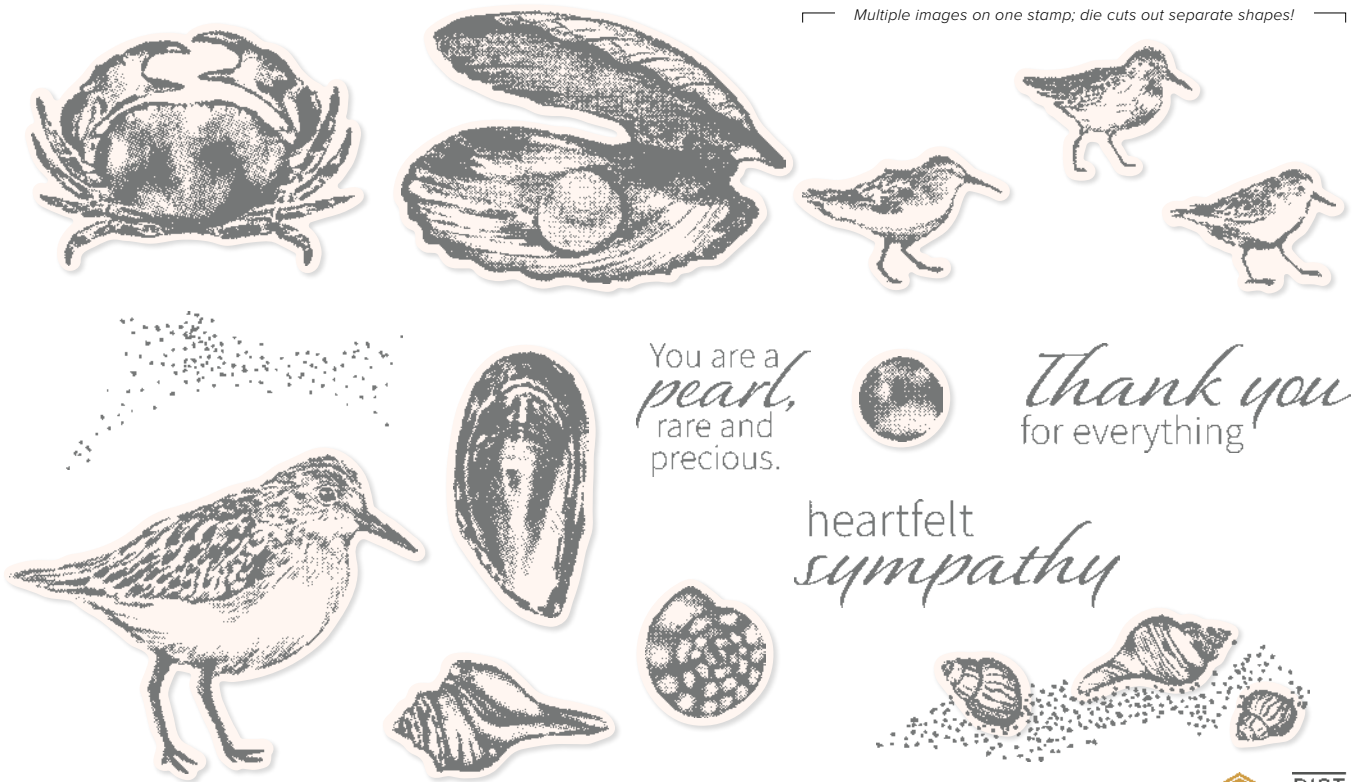

LIVE YOUR
biggest dream

SCENIC WONDERS • 161755 | \$46.00 AUD | \$55.00 NZD
7 cling stamps (suggested clear blocks: a, b, d, h, i)

DIST
INK
TIVE™

Multiple images on one stamp; die cuts out separate shapes!